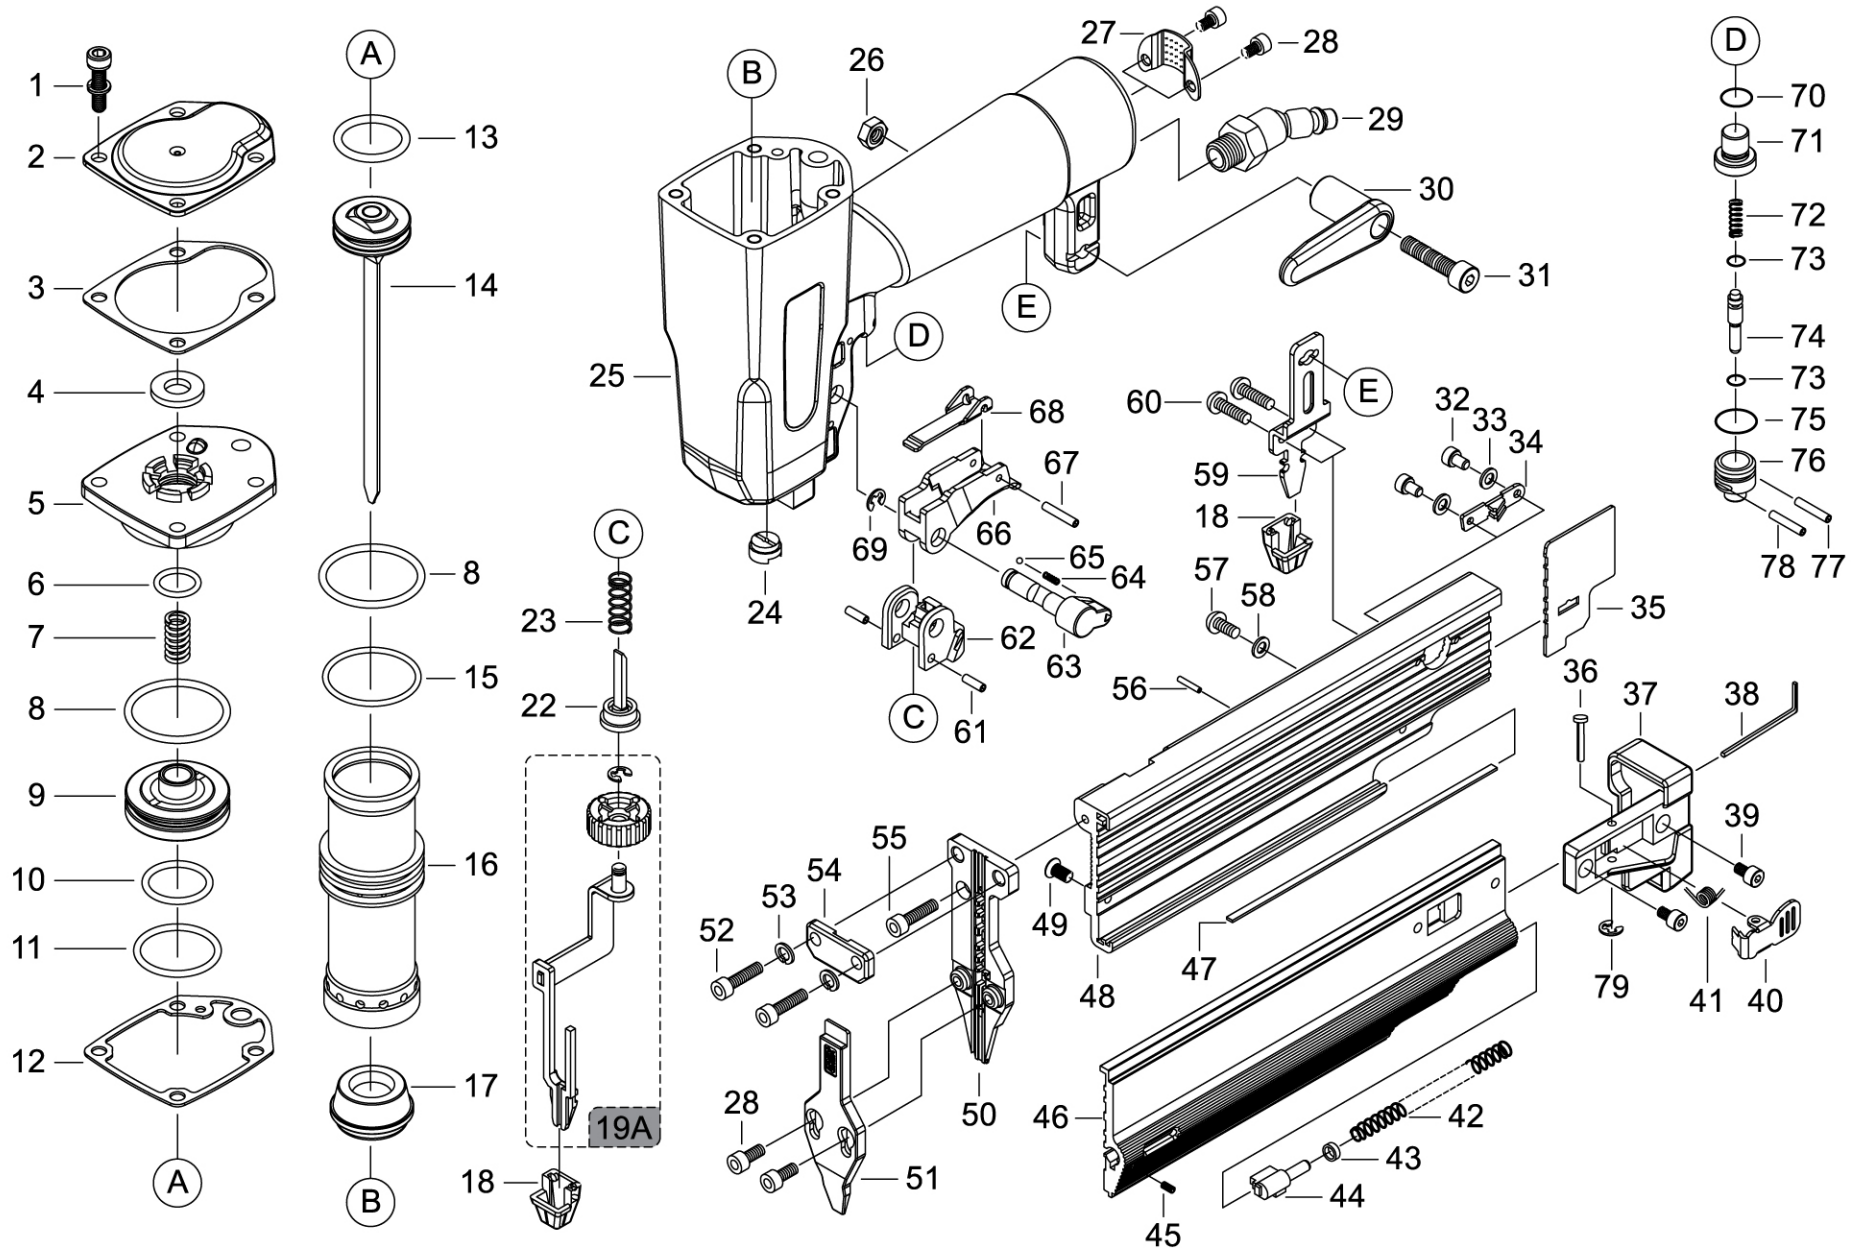

Grex 1850GB

2" 18 Gauge Brad Nailer

EXPLODED DIAGRAM

Grex 1850GB

2" 18 Gauge Brad Nailer

PARTS LIST

No.	Part No.	Description	Qty'
1	99008-01	Hex.Soc.HD.Bolt	4
2	28800	Cap	1
3	28801	Cap Gasket	1
4	28802	Valve Stop	1
5	28803	Cylinder Cap	1
6	96004	O-Ring	1
7	10008	Spring	1
8	96037	O-Ring	2
9	28804	HD.Valve Piston	1
10	96240	O-Ring	1
11	96317	O-Ring	1
12	28805	Cylinder Cap Gasket	1
13	96304	Piston Ram O-Ring	1
14	28806	Piston Ram Assembly	1
15	96250	O-Ring	1
16	28807	Cylinder	1
17	28050	Bumper	1
18	28813	No-Mar Rubber Tip	2
19A	28839	Adjust Wheel with Safety Assembly	1
22	28810	Safety B	1
23	28809	Safety Spring	1
24	10004	Ram Guide	1
25	28808	Gun Body	1
26	92002	Lock Nut	1
27	28822	Rear Exhaust Plate	1
28	99076	Hex.Soc.HD.Bolt	4
29	G1-20M-1	Swivel Air Plug	1
30	63522	Belt Hook	1
31	99022	Hex.Soc.HD.Bolt	1
32	99029	Hex.Soc.HD.Bolt	2
33	97005	Spring Washer	2
34	28823	Bracket	1
35	28825	Pusher	1
36	10460	Pin	1
37	28834	Slider Cap	1
38	70301	Wrench 3mm	1
39	99001	Hex.Soc.HD.Bolt	2
40	28832	Magazine Latch	1
41	28833	Magazine Latch Spring	1