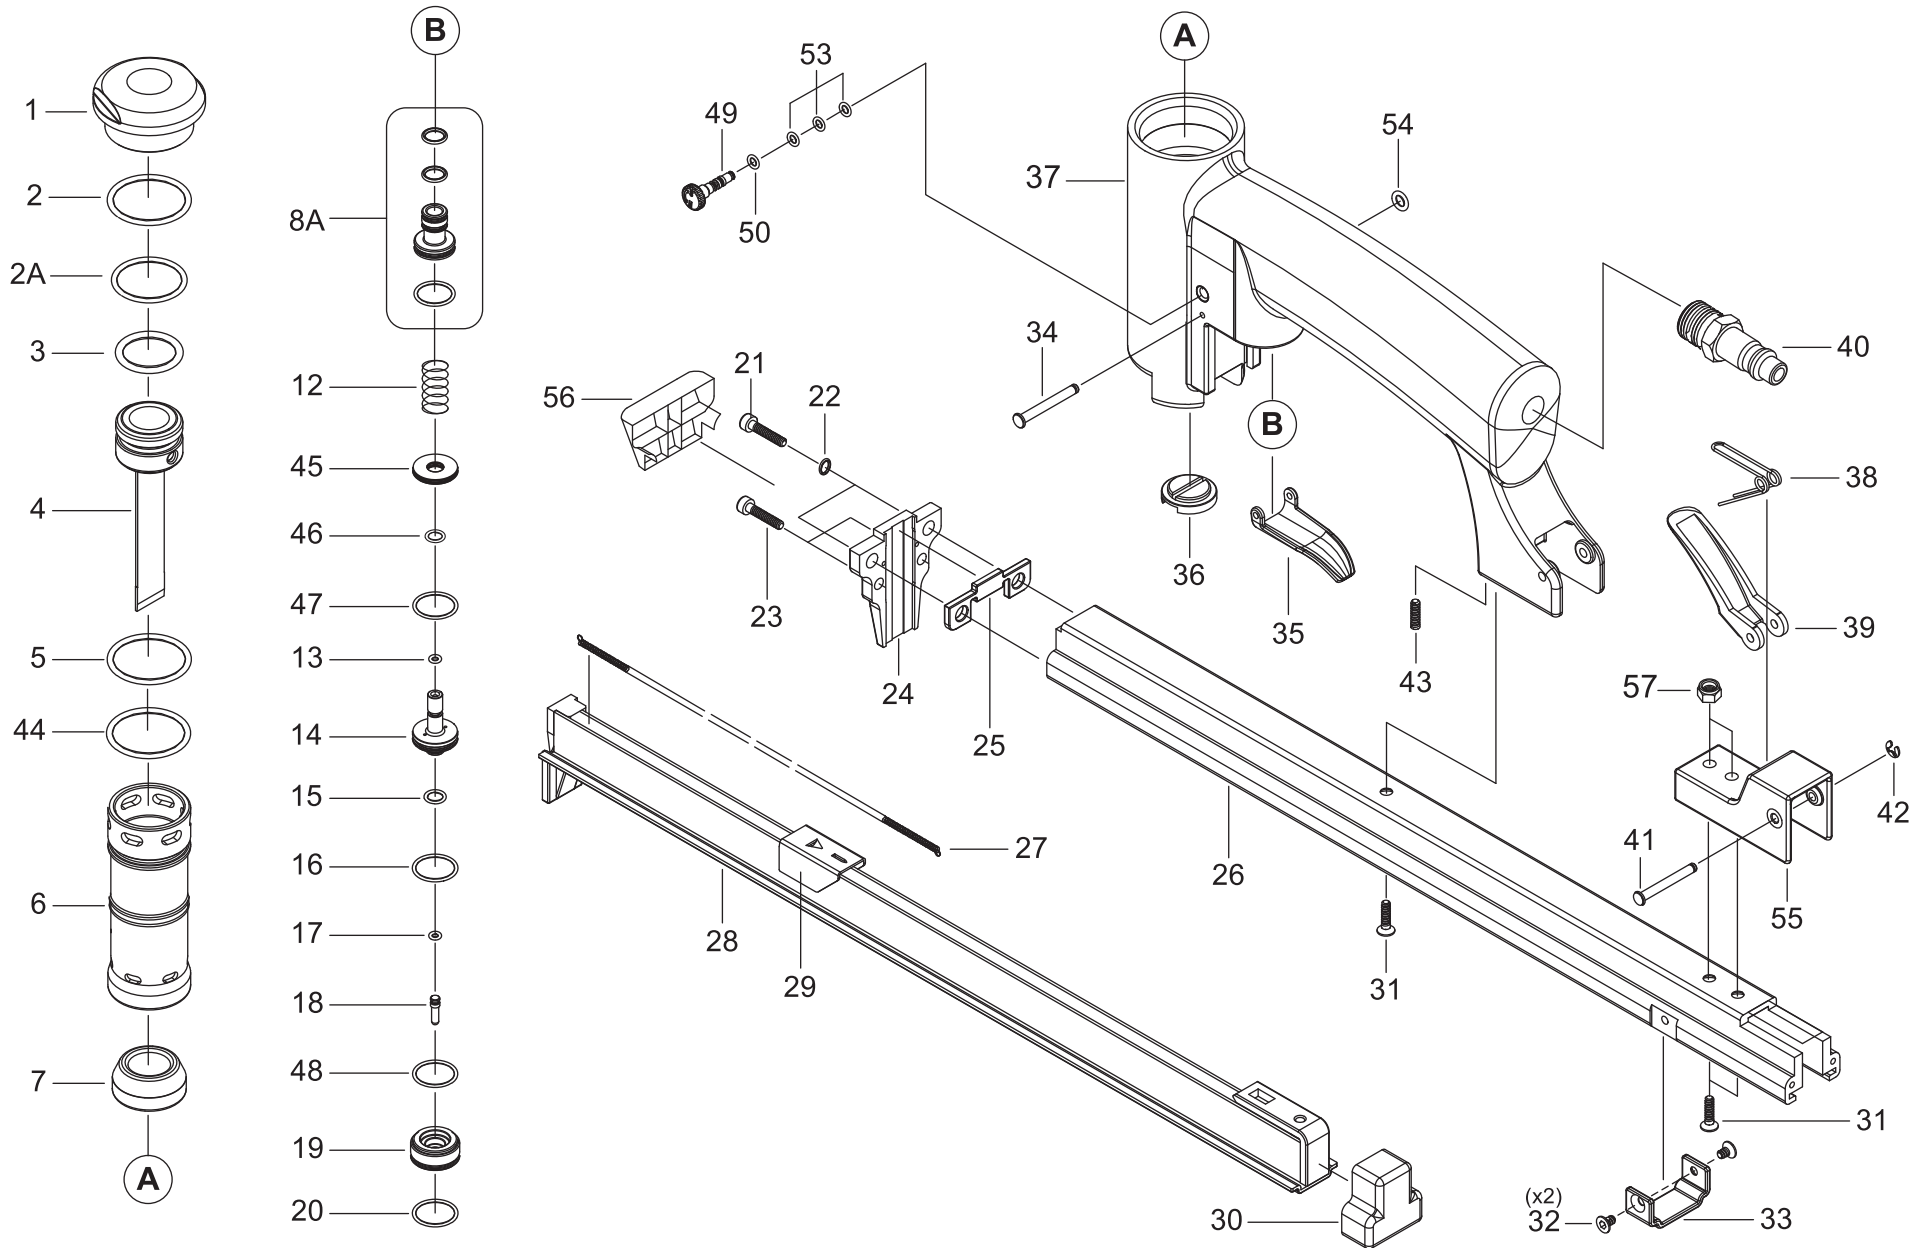

Grex 50AF-LM, 71AF-LM, 80AF-LM

AF Series Auto-Firing Fine Wire Staplers w/ Long Magazine

EXPLODED DIAGRAM

Grex 50AF-LM, 71AF-LM, 80AF-LM

AF Series Auto-Firing Fine Wire Staplers w/ Long Magazine

PARTS LIST

No.	Part No.	Description
1	23572	Head Cap Hammer
2	96100	O-Ring (Head Cap / Cylinder)
2A	96138	O-Ring
3	96101	O-Ring (Driver Piston)
4	23573	Piston Ram Assembly (50AD & AF)
	23507	Piston Ram Assembly (71AD & AF)
	23512	Piston Ram Assembly (80AD & AF)
5	96100	O-Ring (Head Cap / Cylinder)
6	23532	Cylinder (AF Series)
7	23504	Bumper
8A	23563	Trigger Valve A Assembly
12	23506	Trigger Valve Spring
13	96137	O-Ring C (Trigger Valve)
14	23533	Trigger Valve B (AF Series)
15	96108	O-Ring D (Trigger Valve) AF Series
16	96109	O-Ring E (Trigger Valve) AF Series
17	96107	O-Ring F (Trigger Valve)
18	23534	Trigger Valve Stem (AF Series)
19	23535	Triger Valve Guide (AF Series)
20	96106	O-Ring E (Trigger Valve)
21	99039	Hex. Soc. Head Screw
22	97002	Spring Washer
23	99026	Hex. Soc. Head Screw
24	23574	Nose (50AD & AF)
	23515	Nose (71AD & AF)
	23520	Nose (80AD & AF)
25	23513	Nose Plate (For all 71 & 80)
	23564	Nose Plate (For all 50, A11 & 2116)
26	23583	Magazine Cover (50AF-LM)
	23540	Magazine Cover (71AF-LM)
	23541	Magazine Cover (80AF-LM)
27	23542	Pusher Spring (AF-LM Series Only)

No.	Part No.	Description
28	23584	Magazine (50AF-LM)
	23544	Magazine (71AF-LM)
	23545	Magazine (80AF-LM)
29	23074A	Pusher (50AD & AF)
	23047	Pusher (71AD & AF)
	23060	Pusher (80AD & AF)
30	23518	Rear Magazine Bumper
31	91010	Hex. Soc. Flat Head Screw
32	91004	Hex. Soc. Flat Head Screw
33	23523	Magazine Retainer
34	23519	Pin (Trigger)
35	23524	Trigger
36	23525	Seal
37	23537	Gun Body (AF Series)
38	23528	Magazine Latch Spring
39	23546	Magazine Latch (AF-LM Series Only)
40	94001	Coupling Plug
41	23530	Pin (Magazine Latch)
42	95001	E-Ring
43	90009	Screw
44	96113	O-Ring 2 Cylinder (AF Series)
45	23536	Trigger Valve Plate (AF Series)
46	96105	O-Ring Trigger (AF Series)
47	96116	O-Ring Trigger (AF Series)
48	96116	O-Ring Trigger (AF Series)
49	23538B	Auto Adjust Knob (AF Series)
50	96114	O-Ring (AF Series)
53	96115	O-Ring (AF Series)
54	96110	O-Ring
55	23547	Latch Bracket (AF-LM Series Only)
56	23561	Nose Cover
57	92001	Lock Nut