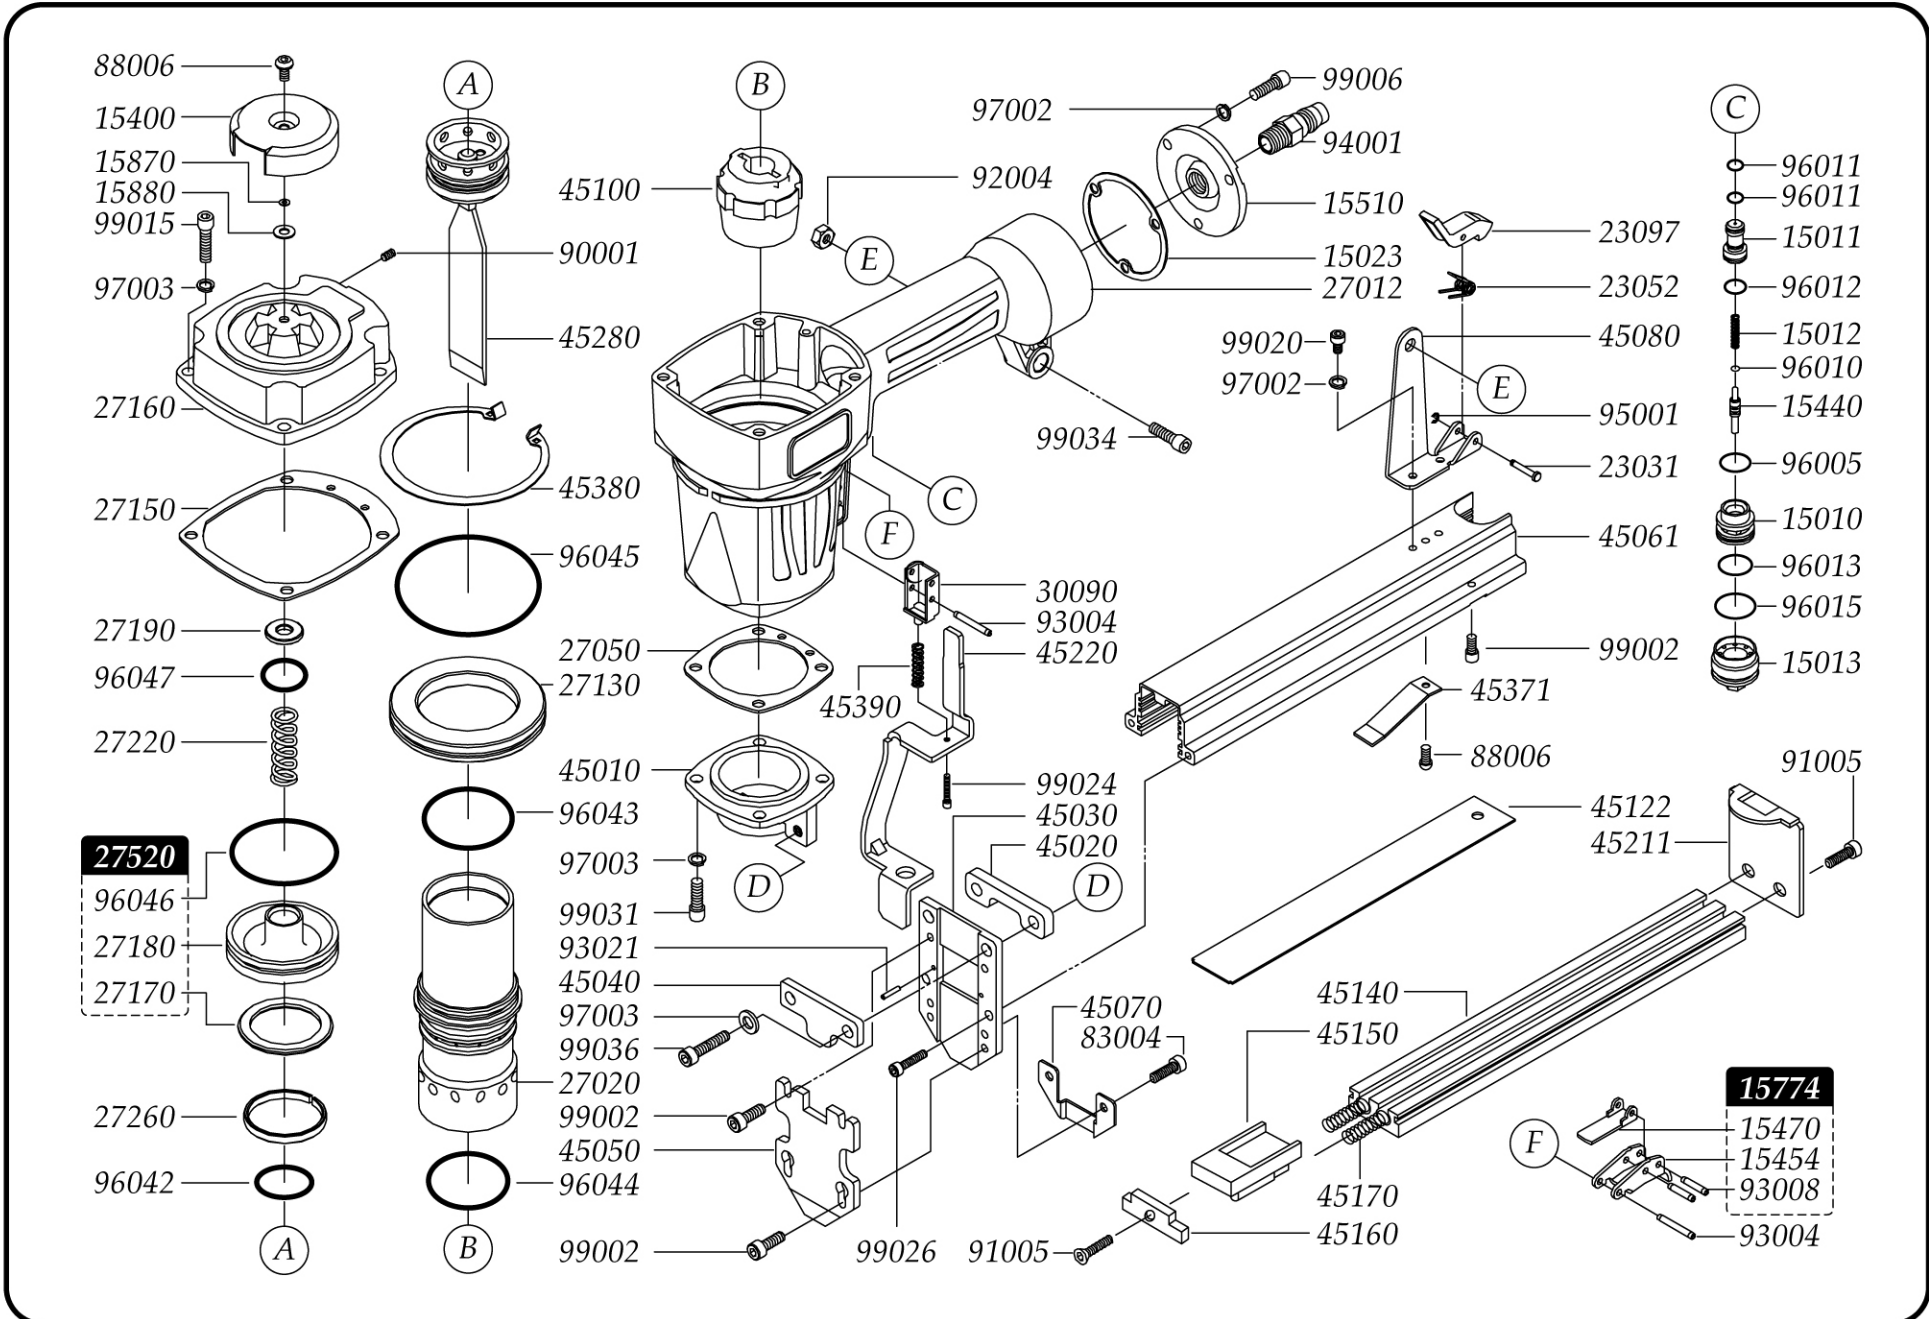

Grex CF15AA

25 Gauge 1" Crown Corrugated Nailer

EXPLODED DIAGRAM

Grex CF15AA

25 Gauge 1" Crown Corrugated Nailer

PARTS LIST

Part No.	Description
15010	Trigger Valve Head
15011	Trigger Valve
15012	Spring
15013	Trigger Valve Guide
15023	Inlet Cap Gasket
15400	Deflector
15440	Trigger Valve Stem
15454	Primary Trigger
15470	Secondary Trigger
15510	End Cap
15774	Single Fire Trigger Assembly
15870	Seal
15880	Seal
23031	Pin
23052	Spring
23097	Latch
27012	Gun Body
27020	Cylinder
27050	Bottom Gasket
27130	Cylinder Spacer
27150	Cap Gasket
27160	Cap
27170	Collar
27180	Head Valve Piston
27190	Seal
27220	Spring
27260	Piston O-Ring
27520	Head Valve Assembly
30090	Safety Guide
45010	Bottom Cap
45020	Spacer
45030	Nose (45032)
45040	Nose Cover B
45050	Nose Cover A (45052)
45061	Magazine
45070	Safety Guide
45080	Latch Bracket
45100	Bumper
45122	Lamella Scorement (45120)
45140	Magazine Cover
45150	Pusher

Part No.	Description
45160	Plate
45170	Pusher Spring
45211	Magazine Latch Plate
45220	Safety
45280	Piston Ram Assembly
45371	Adjust Plate
45380	C-Ring
45390	Safety Spring
83004	Screw
88006	Hex. Soc. Head Screw
90001	Hex. Soc. Head Set Screw
91005	Hex. Soc. Head Set Screw
92004	Lock Nut
93004	Spring Pin
93008	Spring Pin
93021	Spring Pin
94001	Coupling Plug
95001	E-Ring
96005	O-Ring
96010	O-Ring
96011	O-Ring
96012	O-Ring
96013	O-Ring
96015	O-Ring
96042	O-Ring
96043	O-Ring
96044	O-Ring
96045	O-Ring
96046	O-Ring
96047	O-Ring
97002	Spring Washer
97003	Spring Washer
99002	Hex. Soc. Head Screw
99006	Hex. Soc. Head Screw
99015	Hex. Soc. Head Screw
99020	Hex. Soc. Head Screw
99024	Hex. Soc. Head Screw
99026	Hex. Soc. Head Screw
99031	Hex. Soc. Head Screw
99034	Hex. Soc. Head Screw
99036	Hex. Soc. Head Screw