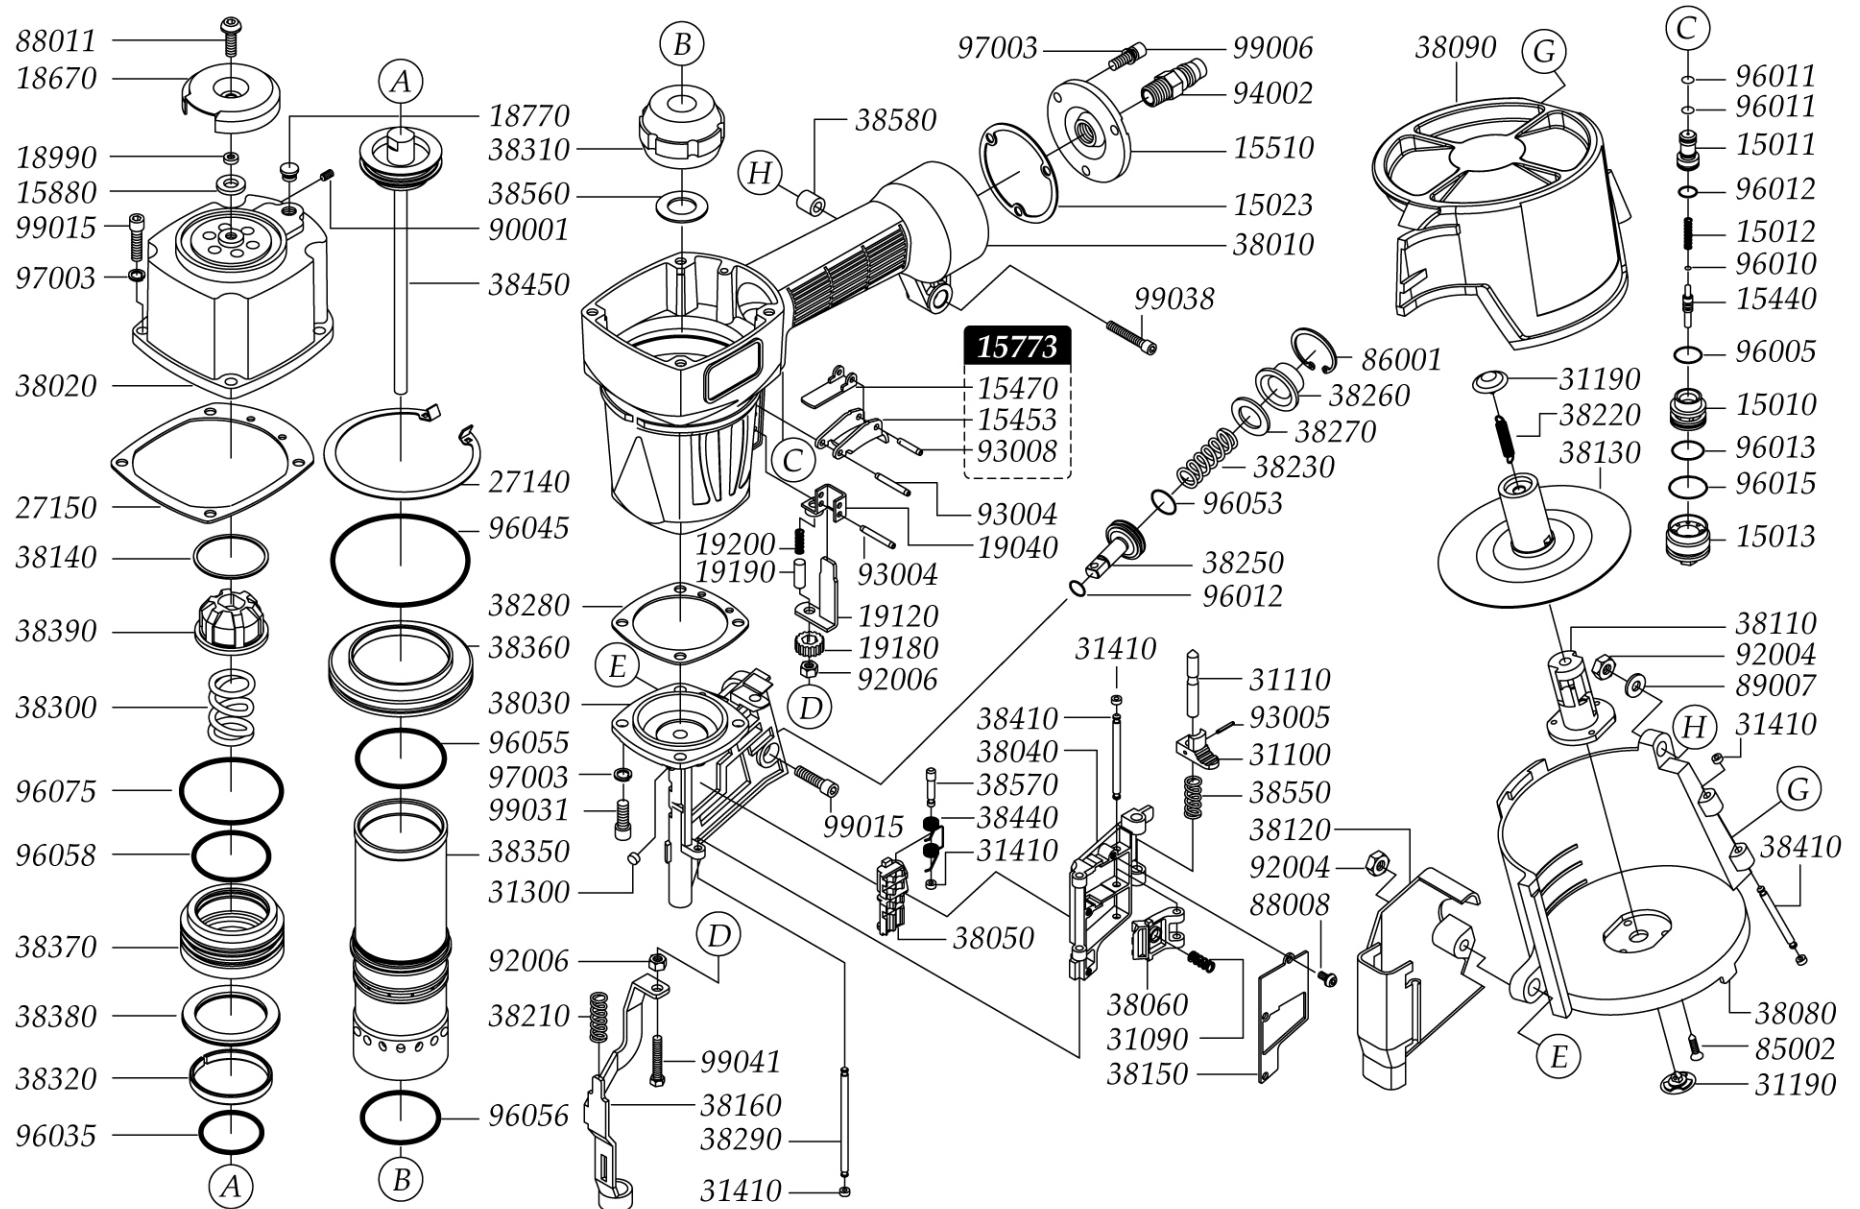

Grex CN70

2-3/4" Length Wire Coil Nailer

EXPLODED DIAGRAM

Grex CN70

2-3/4" Length Wire Coil Nailer

PARTS LIST

Part No.	Description
15010	Trigger Valve Head
15011	Trigger Valve
15012	Spring
15013	Trigger Valve Guide
15023	Inlet Cap Gasket
15440	Trigger Valve Stem
15453	Primary Trigger
15470	Secondary Trigger
15510	End Cap
15773	Standard Trigger Assembly
15880	Seal
18670	Deflector
18770	Dust Cover
18990	Seal
19040	Safety Guide
19120	Safety B
19180	Adjust Wheel
19190	Spring B Sleeve
19200	Safety B Spring
27140	C-Ring
27150	Cap Gasket
31090	Spring
31100	Guide Lock
31110	Button
31190	Cover
31300	Magnet
31410	Retainer
38010	Gun Body
38020	Top Cap
38030	Nose Piece
38040	Door
38050	Feed Pawl
38060	Retainer
38080	Magazine
38090	Magazine Cover
38110	Adjust Post
38120	Nose Cover
38130	Nail Plate
38140	Top Cap Ring
38150	Door Cover
38160	Safety A
38210	Safety A Spring
38220	Nail Plate Spring
38230	Feed Piston Spring
38250	Feed Piston
38260	Feed Piston Cover
38270	Piston Seal
38280	Bottom Gasket

Part No.	Description
38290	Door Pin
38300	Hd Valve Spring
38310	Bumper
38320	Piston O-Ring
38350	Cylinder
38360	Cylinder Spacer
38370	Head Valve Piston
38380	Collar
38390	Head Valve Seal
38410	Magazine / Door Pin
38440	Feed Pawl Spring
38450	Piston Ram Assembly
38550	Guide Lock Spring
38560	Bumper Plate
38570	Feed Pawl Spring Pin
38580	Gun Body Sleeve
85002	Self Drilling Screw
86001	C-Ring
88008	Hex. Soc. Head Screw
88011	Hex. Soc. Head Screw
89007	Washer
90001	Hex. Soc. Head Set Screw
92004	Lock Nut
92006	Lock Nut
93004	Spring Pin
93005	Spring Pin
93008	Spring Pin
94001	Coupling Plug
96005	O-Ring
96010	O-Ring
96011	O-Ring
96012	O-Ring
96013	O-Ring
96015	O-Ring
96035	O-Ring
96045	O-Ring
96053	O-Ring
96055	O-Ring
96056	O-Ring
96058	O-Ring
96075	O-Ring
97002	Spring Washer
97003	Spring Washer
99006	Hex. Soc. Head Screw
99015	Hex. Soc. Head Screw
99031	Hex. Soc. Head Screw
99038	Hex. Soc. Head Screw
99041	Hex. Soc. Head Screw