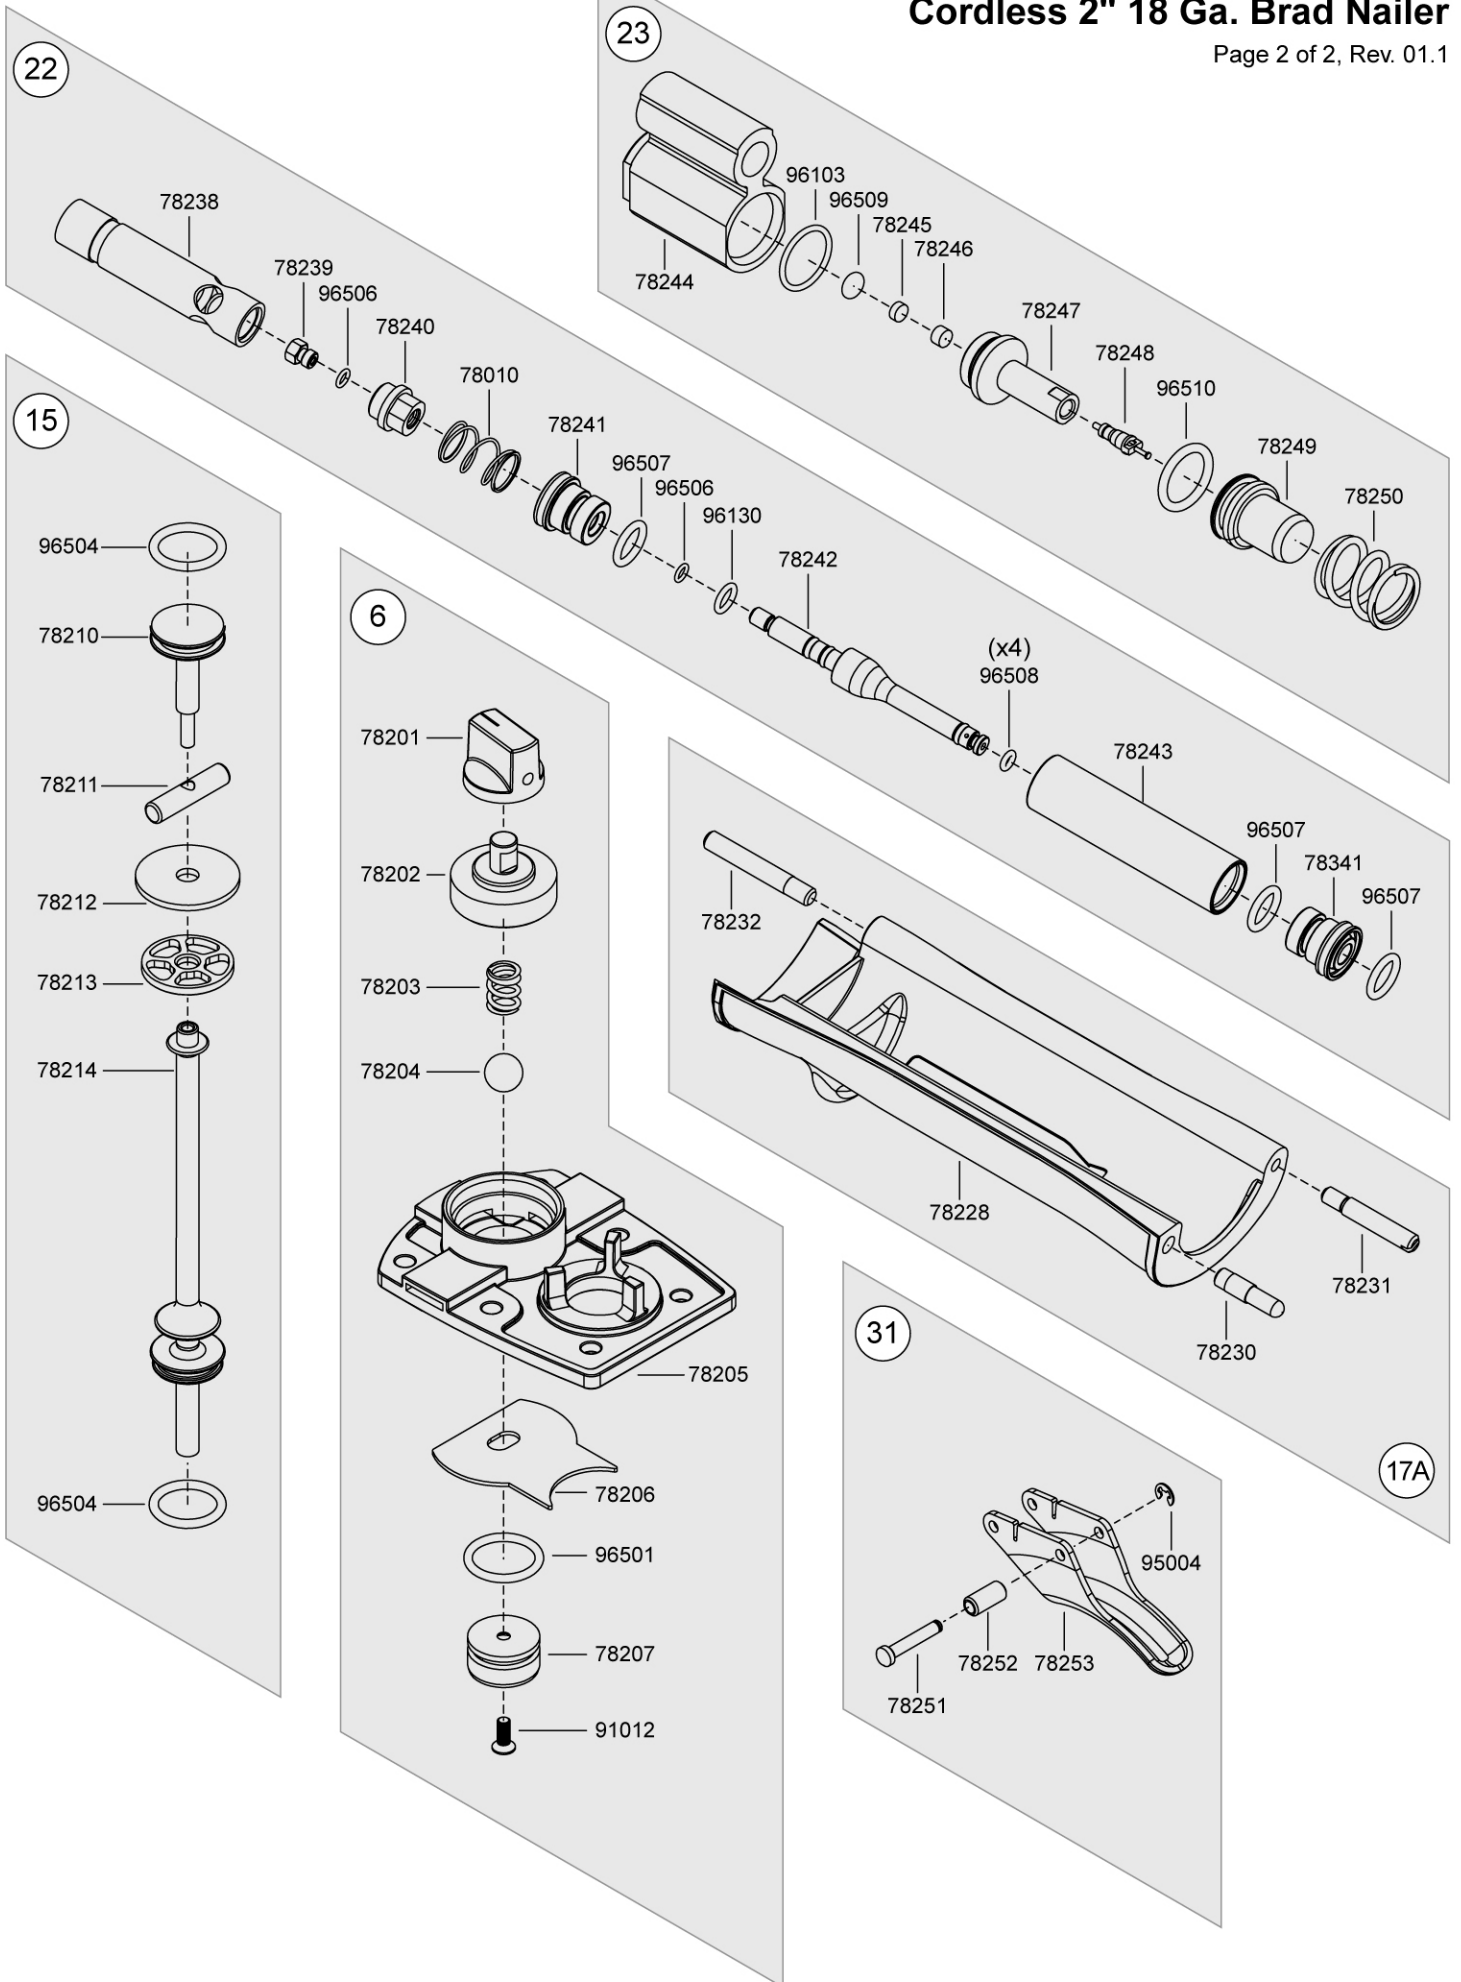

GreX GC1850

Cordless 2" 18 Ga. Brad Nailer

Page 2 of 2, Rev. 01.1

Grex GC1850

Cordless 2" 18 Gauge Brad Nailer

PARTS LIST

PART NO.	REF NO.	DESCRIPTION
78001	1	Top Cap Filter Cover
78002	2	Top Cap Filter
78003	3	Top Cap Cover
99005	4	Hex Soc HD Screw
97001	5	Spring Washer
78004	6	Top Cap Assembly
78005	7	Top Cap Gasket
96502	8	O-ring
78006	9	Piston Seal
96503	10	O-ring
78007	11	Piston Ram Assembly
78008	12	Bumper Lock Washer
78009	13	Bumper
78010	14	Valve Spring
78011	15	Valve Assembly
78012	16	Bumper Lock Pin
78013	17	Tool Housing Assembly
78014	18	Reed Valve
78015	19	Heat Shield, Set Left/Right
85004	20	PH HD Self Tap Screw
78016	21	Ignitor Circuit Assembly
78017	22	Fueling System Assembly (JP)
78018	23	Fuel Regulator Assembly (RC)
78019	24	Handle Rear Cover w/ Belt Hook
99020	25	Hex Soc HD Screw
78020	26	Battery Cover
99001	27	Hex Soc HD Screw
95004	28	E-clip
78021	29	Trigger Arm Pin
78022	30	Trigger Spring
78023	31	Trigger Assembly
78024	32	Trigger Arm
99029	33	Hex Soc HD Screw
99029	33	Hex Soc HD Screw
78025	34	Trigger Actuator
99030	35	Hex Soc HD Screw
91005	36	Hex Flat HD Screw
78026	37	Ignitor Assembly
78027	38	Safety Screw
78028	39	Safety Arm Assembly

PART NO.	REF NO.	DESCRIPTION
97006	40	Disc Spring Washer
78029	41	Safety Roller
78030	42	Safety Arm Screw
99006	43	Hex Soc HD Screw
78031	44	Magazine Bracket
88001	45	Hex Round HD Screw
GBMST	46	Magazine Assembly
28813	46-1	No-mar Rubber Tip
97001	46-2	Spring Washer
88005	46-3	Hex Soc But HD Screw SB P6
93037	46-4	Spring Pin
10004	46-5	Ram Guide
99003	46-6	Hex Soc HD Screw
78033	46-7	Top Nose Cover
97002	46-8	Spring Washer
99006	46-9	Hex Soc HD Screw
99076	46-10	Hex Soc HD Bolt
78032	46-11	Nose Cover
28816	46-12	Nose Guide Plate
78034	46-13	Contact Safety
88008	46-14	Hex Soc But HD Screw
28826	46-15	Magazine
28827	46-16	Steel Rail
28828	46-17	Magazine Cover
90032	46-18	Hex Soc HD Set Screw
28829	46-19	Shaft
28830	46-20	Pusher Spring Seal
28831	46-21	Pusher Spring
28825	46-22	Pusher
10460	46-23	Pin
28834	46-24	Slider Cap
95003	46-25	E-Ring
28833	46-26	Press Plate Spring
28832	46-27	Press Plate
99001	46-28	Hex Soc HD Screw
70301	46-29	Hex Allen Key Wrench, 3mm
99029	46-30	Hex Soc HD Screw
97005	46-31	Spring Washer
28823	46-32	Bracket