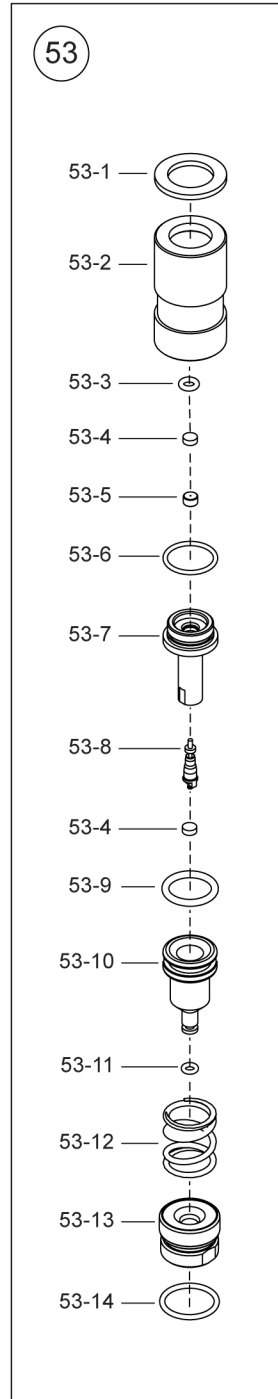

Grex GCH850

Cordless 2" 21 Gauge Brad Nailer

Grex GCH850

Cordless 2" 21 Gauge Brad Nailer

Grex GCH850 Cordless 2" 21 Gauge Brad Nailer

PARTS LIST

No.	Part No.	Description
1	99002	Hex Soc HD Screw
2	78041	Top Cap Cover
3	99018	Hex Soc HD Screw
4	97002	Spring Washer
5	-	Top Cap Assembly
5-1	78045	Top Cap
5-2	78046	Flow Plate
5-3	97007	Spring Washer
5-4	99050	Hex Soc HD Screw
6	78901	Top Cap Gasket
7	78035	Piston Seal
8	96512	O-Ring
9	78040	Piston Ram Assembly
10	96513	O-Ring
11	78047	Cylinder
12	78009	Bumper
13	-	Firing Valve Assembly
13-1	78902	Firing Valve Seal, Top
13-2	78048	Firing Valve
13-3	78903	Firing Valve Seal, Bot
14	-	Fueling System Assembly
14-1	78241	End Cap
14-2	96507	O-Ring
14-3	78049	Portion Chamber
14-4	96514	O-Ring
14-5	96508	O-Ring
14-6	78050	Valve
14-7	96130	O-Ring
14-8	96506	O-Ring
14-9	78051	Spring
14-10	78240	Fuel Nozzle Adapter

No.	Part No.	Description
14-11	78239	Fuel Nozzle
14-12	78238	Venturi
15	78042	Tool Housing, Left
16	99010	Hex Soc HD Screw
17	68009	Trigger Pin
18	78052	Trigger
19	95005	E-Clip
20	92002	Lock Nut
21	66532	Belt Hook
22	78053	Power Adjustment Core
23	96515	O-Ring
24	78054	Power Adjsutment Valve
25	96506	O-Ring
26	99650	O-Ring
27	78055	Power Adjustment Knob
28	78016	Ignitor Circuit Assembly
29	78056	Ignitor Assembly
30	78059	Tool Body
31	78014	Reed Valve
32	99022	Hex Soc HD Screw
33	78060	Firing Valve Seat
34	96505	O-Ring
35	78061	Bottom Cap
36	78062	Spring
37	78063	Safety Lock Pin
38	78064	Bushing
39	78065	Spring
40	78066	Trigger Arm
41	97008	Spring Washer
42	99029	Hex Soc HD Screw
43	78043	Tool Housing, Right