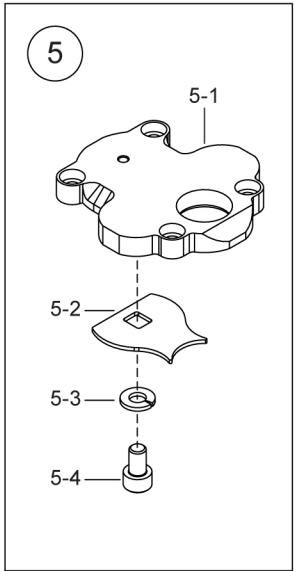

Grex GCH850

Cordless 2" 21 Gauge Brad Nailer

Grex GCH850

Cordless 2" 21 Gauge Brad Nailer

Grex GCH850 Cordless 2" 21 Gauge Brad Nailer

PARTS LIST

No.	Part No.	Description
1	99002	Hex Soc HD Screw
2	78041	Top Cap Cover
3	99018	Hex Soc HD Screw
4	97002	Spring Washer
5	-	Top Cap Assembly
5-1	78045	Top Cap
5-2	78046	Flow Plate
5-3	97007	Spring Washer
5-4	99050	Hex Soc HD Screw
6	78901	Top Cap Gasket
7	78035	Piston Seal
8	96512	O-Ring
9	78040	Piston Ram Assembly
10	96513	O-Ring
11	78047	Cylinder
12	78009	Bumper
13	-	Firing Valve Assembly
13-1	78902	Firing Valve Seal, Top
13-2	78048	Firing Valve
13-3	78903	Firing Valve Seal, Bot
14	-	Fueling System Assembly
14-1	78241	End Cap
14-2	96507	O-Ring
14-3	78049	Portion Chamber
14-4	96514	O-Ring
14-5	96508	O-Ring
14-6	78050	Valve
14-7	96130	O-Ring
14-8	96506	O-Ring
14-9	78051	Spring
14-10	78240	Fuel Nozzle Adapter

No.	Part No.	Description
14-11	78239	Fuel Nozzle
14-12	78238	Venturi
15	78042	Tool Housing, Left
16	99010	Hex Soc HD Screw
17	68009	Trigger Pin
18	78052	Trigger
19	95005	E-Clip
20	92002	Lock Nut
21	66532	Belt Hook
22	78053	Power Adjustment Core
23	96515	O-Ring
24	78054	Power Adjsutment Valve
25	96506	O-Ring
26	99650	O-Ring
27	78055	Power Adjustment Knob
28	78016	Ignitor Circuit Assembly
29	78056	Ignitor Assembly
30	78059	Tool Body
31	78014	Reed Valve
32	99022	Hex Soc HD Screw
33	78060	Firing Valve Seat
34	96505	O-Ring
35	78061	Bottom Cap
36	78062	Spring
37	78063	Safety Lock Pin
38	78064	Bushing
39	78065	Spring
40	78066	Trigger Arm
41	97008	Spring Washer
42	99029	Hex Soc HD Screw
43	78043	Tool Housing, Right