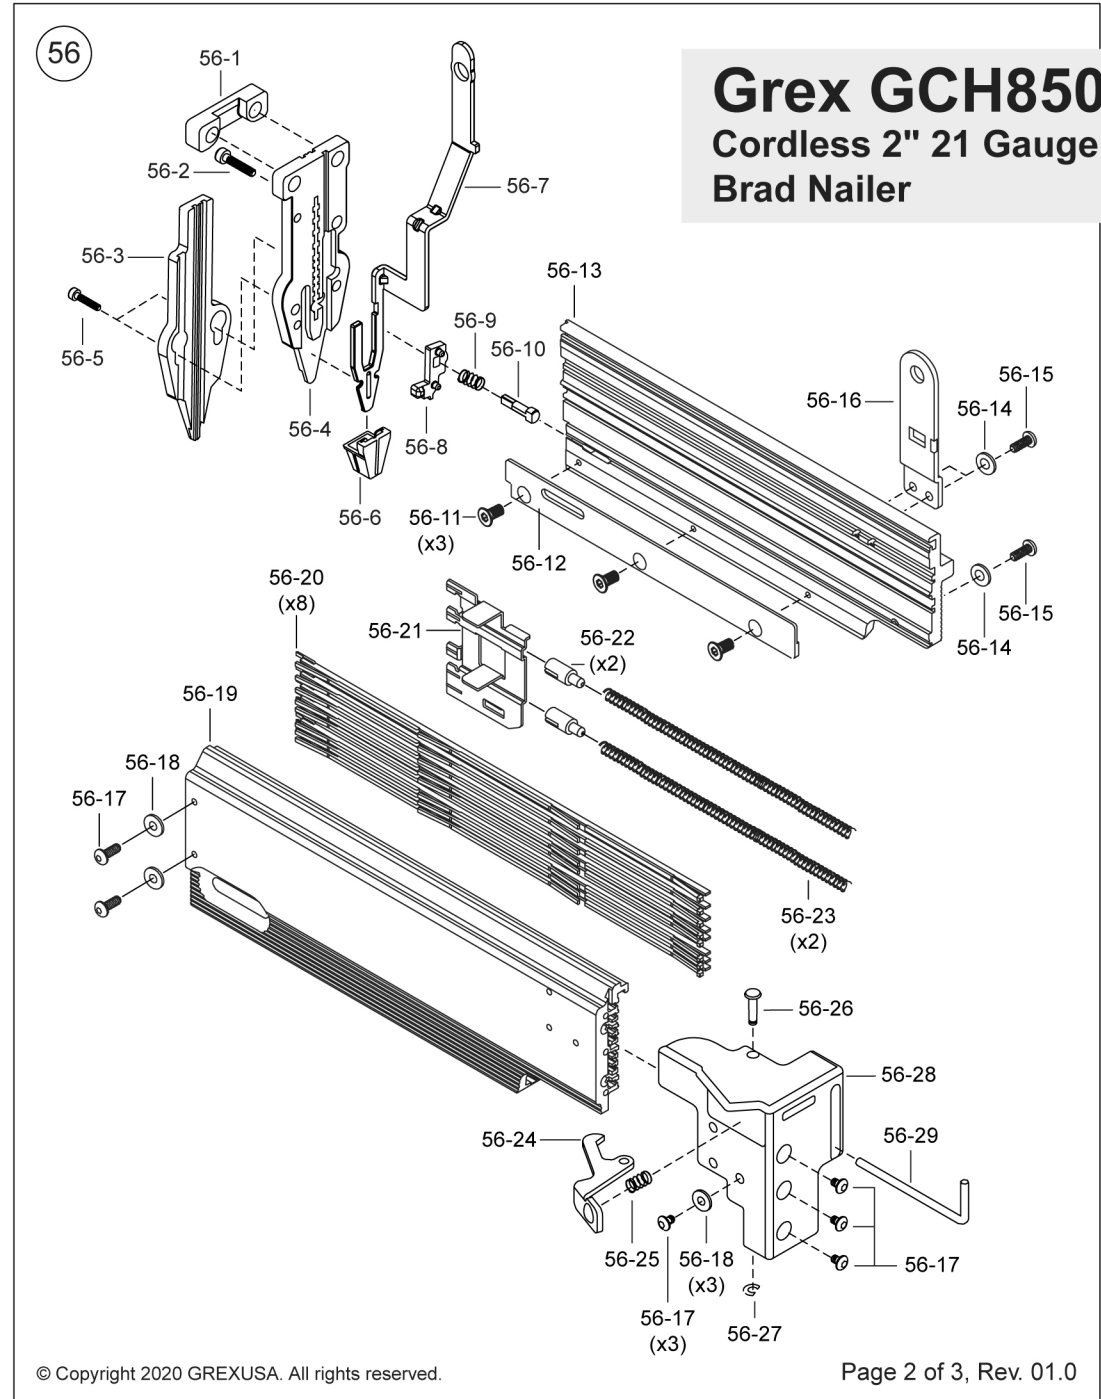

Grex GCH850

Cordless 2" 21 Gauge Brad Nailer

Grex GCH850

Cordless 2" 21 Gauge Brad Nailer

Grex GCH850 Cordless 2" 21 Gauge Brad Nailer

PARTS LIST

No.	Part No.	Description
1	99002	Hex Soc HD Screw
2	78041	Top Cap Cover
3	99018	Hex Soc HD Screw
4	97002	Spring Washer
5	-	Top Cap Assembly
5-1	78045	Top Cap
5-2	78046	Flow Plate
5-3	97007	Spring Washer
5-4	99050	Hex Soc HD Screw
6	78901	Top Cap Gasket
7	78035	Piston Seal
8	96512	O-Ring
9	78040	Piston Ram Assembly
10	96513	O-Ring
11	78047	Cylinder
12	78009	Bumper
13	-	Firing Valve Assembly
13-1	78902	Firing Valve Seal, Top
13-2	78048	Firing Valve
13-3	78903	Firing Valve Seal, Bot
14	-	Fueling System Assembly
14-1	78241	End Cap
14-2	96507	O-Ring
14-3	78049	Portion Chamber
14-4	96514	O-Ring
14-5	96508	O-Ring
14-6	78050	Valve
14-7	96130	O-Ring
14-8	96506	O-Ring
14-9	78051	Spring
14-10	78240	Fuel Nozzle Adapter

No.	Part No.	Description
14-11	78239	Fuel Nozzle
14-12	78238	Venturi
15	78042	Tool Housing, Left
16	99010	Hex Soc HD Screw
17	68009	Trigger Pin
18	78052	Trigger
19	95005	E-Clip
20	92002	Lock Nut
21	66532	Belt Hook
22	78053	Power Adjustment Core
23	96515	O-Ring
24	78054	Power Adjsutment Valve
25	96506	O-Ring
26	99650	O-Ring
27	78055	Power Adjustment Knob
28	78016	Ignitor Circuit Assembly
29	78056	Ignitor Assembly
30	78059	Tool Body
31	78014	Reed Valve
32	99022	Hex Soc HD Screw
33	78060	Firing Valve Seat
34	96505	O-Ring
35	78061	Bottom Cap
36	78062	Spring
37	78063	Safety Lock Pin
38	78064	Bushing
39	78065	Spring
40	78066	Trigger Arm
41	97008	Spring Washer
42	99029	Hex Soc HD Screw
43	78043	Tool Housing, Right