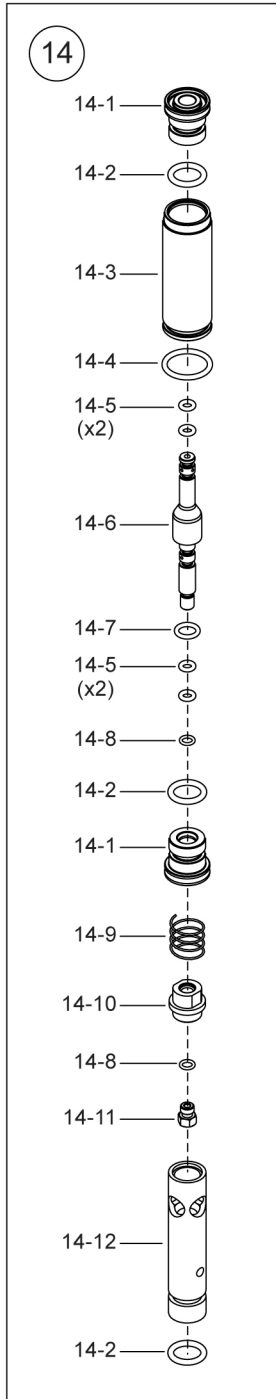

Grex GCH850

Cordless 2" 21 Gauge Brad Nailer

Grex GCH850

Cordless 2" 21 Gauge Brad Nailer

Grex GCH850 Cordless 2" 21 Gauge Brad Nailer

PARTS LIST

No.	Part No.	Description
1	99002	Hex Soc HD Screw
2	78041	Top Cap Cover
3	99018	Hex Soc HD Screw
4	97002	Spring Washer
5	-	Top Cap Assembly
5-1	78045	Top Cap
5-2	78046	Flow Plate
5-3	97007	Spring Washer
5-4	99050	Hex Soc HD Screw
6	78901	Top Cap Gasket
7	78035	Piston Seal
8	96512	O-Ring
9	78040	Piston Ram Assembly
10	96513	O-Ring
11	78047	Cylinder
12	78009	Bumper
13	-	Firing Valve Assembly
13-1	78902	Firing Valve Seal, Top
13-2	78048	Firing Valve
13-3	78903	Firing Valve Seal, Bot
14	-	Fueling System Assembly
14-1	78241	End Cap
14-2	96507	O-Ring
14-3	78049	Portion Chamber
14-4	96514	O-Ring
14-5	96508	O-Ring
14-6	78050	Valve
14-7	96130	O-Ring
14-8	96506	O-Ring
14-9	78051	Spring
14-10	78240	Fuel Nozzle Adapter

No.	Part No.	Description
14-11	78239	Fuel Nozzle
14-12	78238	Venturi
15	78042	Tool Housing, Left
16	99010	Hex Soc HD Screw
17	68009	Trigger Pin
18	78052	Trigger
19	95005	E-Clip
20	92002	Lock Nut
21	66532	Belt Hook
22	78053	Power Adjustment Core
23	96515	O-Ring
24	78054	Power Adjsutment Valve
25	96506	O-Ring
26	99650	O-Ring
27	78055	Power Adjustment Knob
28	78016	Ignitor Circuit Assembly
29	78056	Ignitor Assembly
30	78059	Tool Body
31	78014	Reed Valve
32	99022	Hex Soc HD Screw
33	78060	Firing Valve Seat
34	96505	O-Ring
35	78061	Bottom Cap
36	78062	Spring
37	78063	Safety Lock Pin
38	78064	Bushing
39	78065	Spring
40	78066	Trigger Arm
41	97008	Spring Washer
42	99029	Hex Soc HD Screw
43	78043	Tool Housing, Right