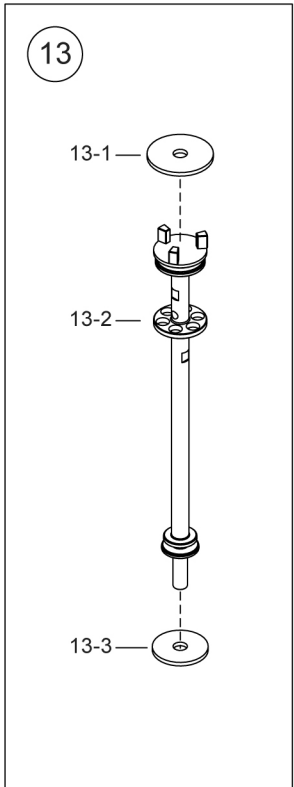

Grex GCH850

Cordless 2" 21 Gauge Brad Nailer

Grex GCH850

Cordless 2" 21 Gauge Brad Nailer

Grex GCH850 Cordless 2" 21 Gauge Brad Nailer

PARTS LIST

No.	Part No.	Description
1	99002	Hex Soc HD Screw
2	78041	Top Cap Cover
3	99018	Hex Soc HD Screw
4	97002	Spring Washer
5	-	Top Cap Assembly
5-1	78045	Top Cap
5-2	78046	Flow Plate
5-3	97007	Spring Washer
5-4	99050	Hex Soc HD Screw
6	78901	Top Cap Gasket
7	78035	Piston Seal
8	96512	O-Ring
9	78040	Piston Ram Assembly
10	96513	O-Ring
11	78047	Cylinder
12	78009	Bumper
13	-	Firing Valve Assembly
13-1	78902	Firing Valve Seal, Top
13-2	78048	Firing Valve
13-3	78903	Firing Valve Seal, Bot
14	-	Fueling System Assembly
14-1	78241	End Cap
14-2	96507	O-Ring
14-3	78049	Portion Chamber
14-4	96514	O-Ring
14-5	96508	O-Ring
14-6	78050	Valve
14-7	96130	O-Ring
14-8	96506	O-Ring
14-9	78051	Spring
14-10	78240	Fuel Nozzle Adapter

No.	Part No.	Description
14-11	78239	Fuel Nozzle
14-12	78238	Venturi
15	78042	Tool Housing, Left
16	99010	Hex Soc HD Screw
17	68009	Trigger Pin
18	78052	Trigger
19	95005	E-Clip
20	92002	Lock Nut
21	66532	Belt Hook
22	78053	Power Adjustment Core
23	96515	O-Ring
24	78054	Power Adjsutment Valve
25	96506	O-Ring
26	99650	O-Ring
27	78055	Power Adjustment Knob
28	78016	Ignitor Circuit Assembly
29	78056	Ignitor Assembly
30	78059	Tool Body
31	78014	Reed Valve
32	99022	Hex Soc HD Screw
33	78060	Firing Valve Seat
34	96505	O-Ring
35	78061	Bottom Cap
36	78062	Spring
37	78063	Safety Lock Pin
38	78064	Bushing
39	78065	Spring
40	78066	Trigger Arm
41	97008	Spring Washer
42	99029	Hex Soc HD Screw
43	78043	Tool Housing, Right