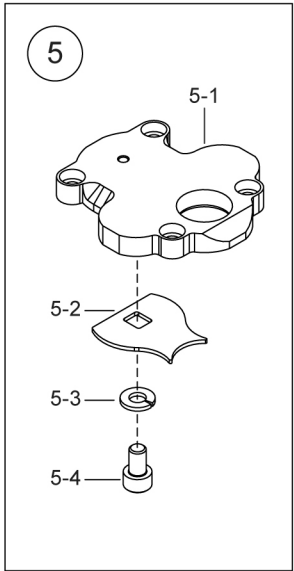

Grex GCP650 **Cordless 2" 23 Gauge** **Headless Pinner**

GreX GCP650

Cordless 2" 23 Gauge Headless Pinner

Grex GCP650 Cordless 2" 23 Gauge Headless Pinner

PARTS LIST

No.	Part No.	Description
1	99002	Hex Soc HD Screw
2	78041	Top Cap Cover
3	99018	Hex Soc HD Screw
4	97002	Spring Washer
5	-	Top Cap Assembly
5-1	78045	Top Cap
5-2	78046	Flow Plate
5-3	97007	Spring Washer
5-4	99050	Hex Soc HD Screw
6	78901	Top Cap Gasket
7	78035	Piston Seal
8	96512	O-Ring
9	78036	Piston Ram Assembly
10	96513	O-Ring
11	78047	Cylinder
12	78009	Bumper
13	-	Firing Valve Assembly
13-1	78902	Firing Valve Seal, Top
13-2	78048	Firing Valve
13-3	78903	Firing Valve Seal, Bot
14	-	Fueling System Assembly
14-1	78241	End Cap
14-2	96507	O-Ring
14-3	78049	Portion Chamber
14-4	96514	O-Ring
14-5	96508	O-Ring
14-6	78050	Valve
14-7	96130	O-Ring
14-8	96506	O-Ring
14-9	78051	Spring
14-10	78240	Fuel Nozzle Adapter

No.	Part No.	Description
14-11	78239	Fuel Nozzle
14-12	78238	Venturi
15	78042	Tool Housing, Left
16	99010	Hex Soc HD Screw
17	68009	Trigger Pin
18	78052	Trigger
19	95005	E-Clip
20	92002	Lock Nut
21	66532	Belt Hook
22	78053	Power Adjustment Core
23	96515	O-Ring
24	78054	Power Adjsutment Valve
25	96506	O-Ring
26	99650	O-Ring
27	78055	Power Adjustment Knob
28	78016	Ignitor Circuit Assembly
29	78056	Ignitor Assembly
30	78059	Tool Body
31	78014	Reed Valve
32	99022	Hex Soc HD Screw
33	78060	Firing Valve Seat
34	96505	O-Ring
35	78061	Bottom Cap
36	78062	Spring
37	78063	Safety Lock Pin
38	78064	Bushing
39	78065	Spring
40	78066	Trigger Arm
41	97008	Spring Washer
42	99029	Hex Soc HD Screw
43	78043	Tool Housing, Right