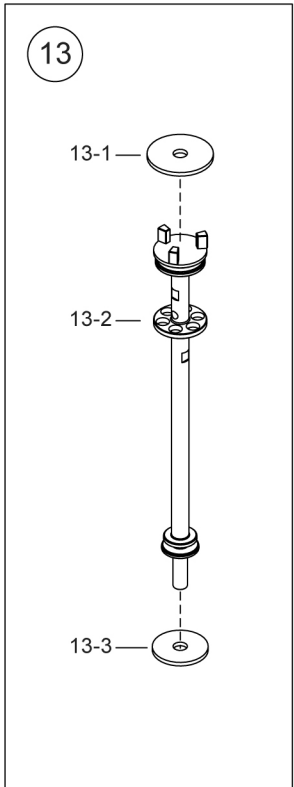

Grex GCP650 **Cordless 2" 23 Gauge** **Headless Pinner**

GreX GCP650

Cordless 2" 23 Gauge Headless Pinner

Grex GCP650 Cordless 2" 23 Gauge Headless Pinner

PARTS LIST

No.	Part No.	Description
1	99002	Hex Soc HD Screw
2	78041	Top Cap Cover
3	99018	Hex Soc HD Screw
4	97002	Spring Washer
5	-	Top Cap Assembly
5-1	78045	Top Cap
5-2	78046	Flow Plate
5-3	97007	Spring Washer
5-4	99050	Hex Soc HD Screw
6	78901	Top Cap Gasket
7	78035	Piston Seal
8	96512	O-Ring
9	78036	Piston Ram Assembly
10	96513	O-Ring
11	78047	Cylinder
12	78009	Bumper
13	-	Firing Valve Assembly
13-1	78902	Firing Valve Seal, Top
13-2	78048	Firing Valve
13-3	78903	Firing Valve Seal, Bot
14	-	Fueling System Assembly
14-1	78241	End Cap
14-2	96507	O-Ring
14-3	78049	Portion Chamber
14-4	96514	O-Ring
14-5	96508	O-Ring
14-6	78050	Valve
14-7	96130	O-Ring
14-8	96506	O-Ring
14-9	78051	Spring
14-10	78240	Fuel Nozzle Adapter

No.	Part No.	Description
14-11	78239	Fuel Nozzle
14-12	78238	Venturi
15	78042	Tool Housing, Left
16	99010	Hex Soc HD Screw
17	68009	Trigger Pin
18	78052	Trigger
19	95005	E-Clip
20	92002	Lock Nut
21	66532	Belt Hook
22	78053	Power Adjustment Core
23	96515	O-Ring
24	78054	Power Adjsutment Valve
25	96506	O-Ring
26	99650	O-Ring
27	78055	Power Adjustment Knob
28	78016	Ignitor Circuit Assembly
29	78056	Ignitor Assembly
30	78059	Tool Body
31	78014	Reed Valve
32	99022	Hex Soc HD Screw
33	78060	Firing Valve Seat
34	96505	O-Ring
35	78061	Bottom Cap
36	78062	Spring
37	78063	Safety Lock Pin
38	78064	Bushing
39	78065	Spring
40	78066	Trigger Arm
41	97008	Spring Washer
42	99029	Hex Soc HD Screw
43	78043	Tool Housing, Right