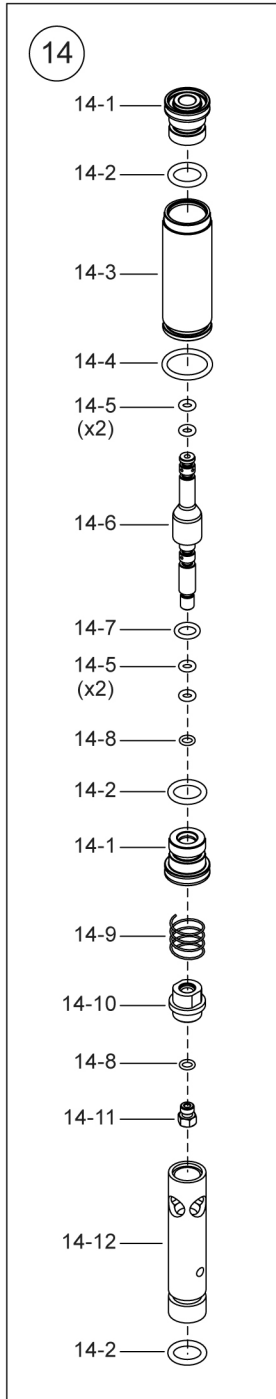

Grex GCP650 **Cordless 2" 23 Gauge** **Headless Pinner**

GreX GCP650

Cordless 2" 23 Gauge Headless Pinner

Grex GCP650 Cordless 2" 23 Gauge Headless Pinner

PARTS LIST

No.	Part No.	Description
1	99002	Hex Soc HD Screw
2	78041	Top Cap Cover
3	99018	Hex Soc HD Screw
4	97002	Spring Washer
5	-	Top Cap Assembly
5-1	78045	Top Cap
5-2	78046	Flow Plate
5-3	97007	Spring Washer
5-4	99050	Hex Soc HD Screw
6	78901	Top Cap Gasket
7	78035	Piston Seal
8	96512	O-Ring
9	78036	Piston Ram Assembly
10	96513	O-Ring
11	78047	Cylinder
12	78009	Bumper
13	-	Firing Valve Assembly
13-1	78902	Firing Valve Seal, Top
13-2	78048	Firing Valve
13-3	78903	Firing Valve Seal, Bot
14	-	Fueling System Assembly
14-1	78241	End Cap
14-2	96507	O-Ring
14-3	78049	Portion Chamber
14-4	96514	O-Ring
14-5	96508	O-Ring
14-6	78050	Valve
14-7	96130	O-Ring
14-8	96506	O-Ring
14-9	78051	Spring
14-10	78240	Fuel Nozzle Adapter

No.	Part No.	Description
14-11	78239	Fuel Nozzle
14-12	78238	Venturi
15	78042	Tool Housing, Left
16	99010	Hex Soc HD Screw
17	68009	Trigger Pin
18	78052	Trigger
19	95005	E-Clip
20	92002	Lock Nut
21	66532	Belt Hook
22	78053	Power Adjustment Core
23	96515	O-Ring
24	78054	Power Adjsutment Valve
25	96506	O-Ring
26	99650	O-Ring
27	78055	Power Adjustment Knob
28	78016	Ignitor Circuit Assembly
29	78056	Ignitor Assembly
30	78059	Tool Body
31	78014	Reed Valve
32	99022	Hex Soc HD Screw
33	78060	Firing Valve Seat
34	96505	O-Ring
35	78061	Bottom Cap
36	78062	Spring
37	78063	Safety Lock Pin
38	78064	Bushing
39	78065	Spring
40	78066	Trigger Arm
41	97008	Spring Washer
42	99029	Hex Soc HD Screw
43	78043	Tool Housing, Right