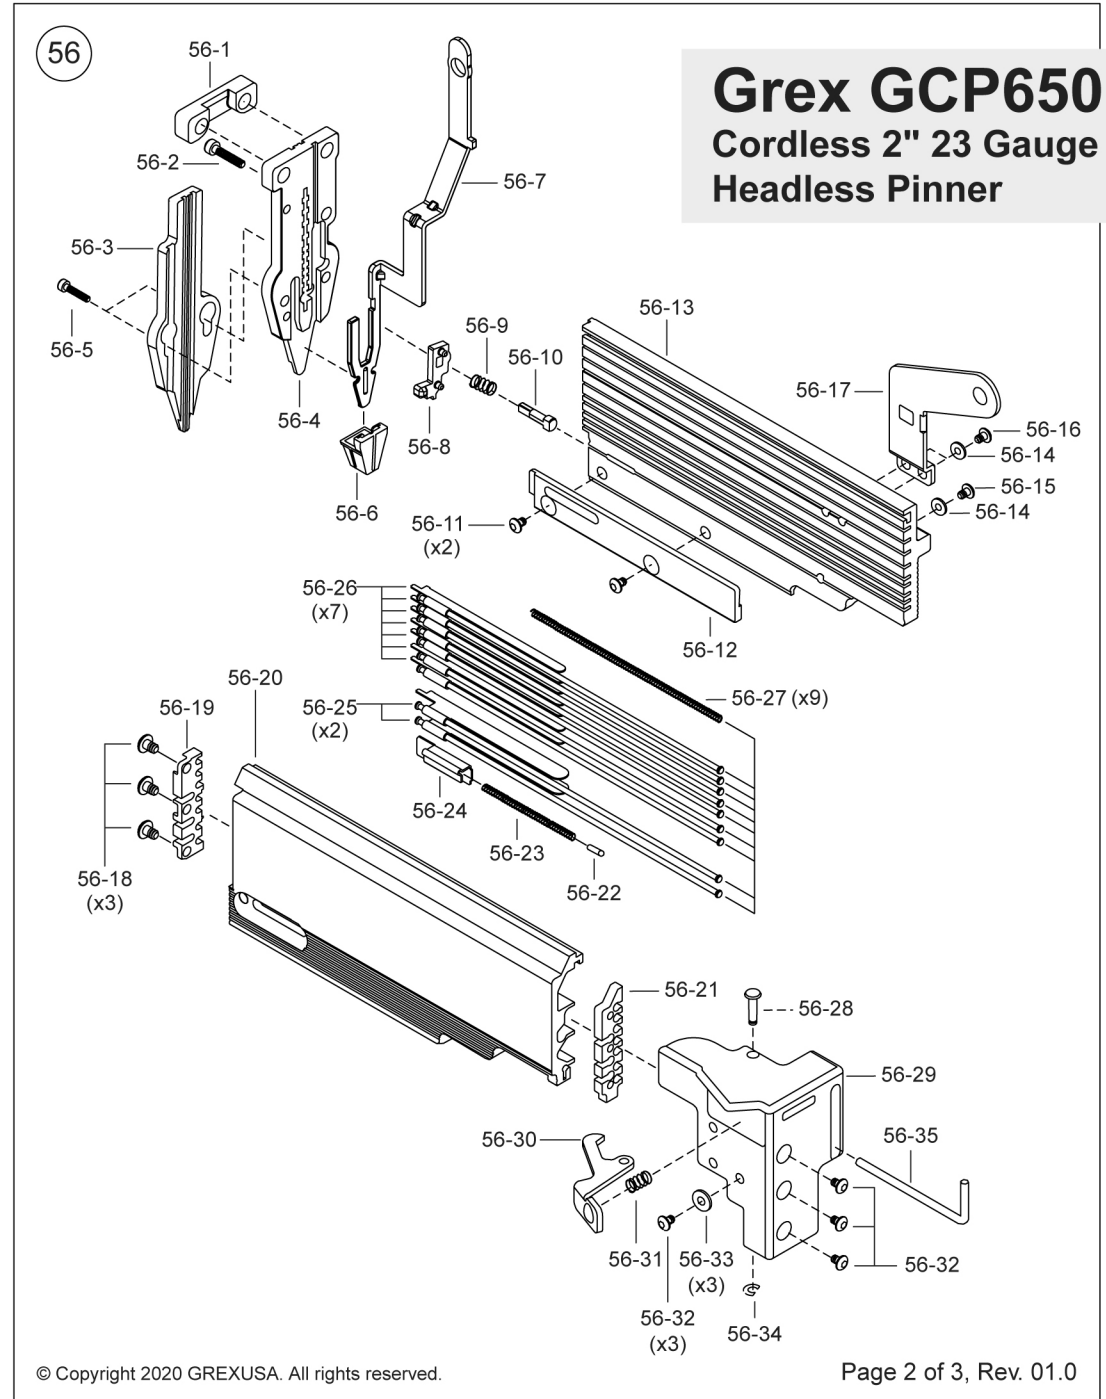

Grex GCP650 **Cordless 2" 23 Gauge** **Headless Pinner**

GreX GCP650

Cordless 2" 23 Gauge Headless Pinner

Grex GCP650 Cordless 2" 23 Gauge Headless Pinner

PARTS LIST

No.	Part No.	Description
1	99002	Hex Soc HD Screw
2	78041	Top Cap Cover
3	99018	Hex Soc HD Screw
4	97002	Spring Washer
5	-	Top Cap Assembly
5-1	78045	Top Cap
5-2	78046	Flow Plate
5-3	97007	Spring Washer
5-4	99050	Hex Soc HD Screw
6	78901	Top Cap Gasket
7	78035	Piston Seal
8	96512	O-Ring
9	78036	Piston Ram Assembly
10	96513	O-Ring
11	78047	Cylinder
12	78009	Bumper
13	-	Firing Valve Assembly
13-1	78902	Firing Valve Seal, Top
13-2	78048	Firing Valve
13-3	78903	Firing Valve Seal, Bot
14	-	Fueling System Assembly
14-1	78241	End Cap
14-2	96507	O-Ring
14-3	78049	Portion Chamber
14-4	96514	O-Ring
14-5	96508	O-Ring
14-6	78050	Valve
14-7	96130	O-Ring
14-8	96506	O-Ring
14-9	78051	Spring
14-10	78240	Fuel Nozzle Adapter

No.	Part No.	Description
14-11	78239	Fuel Nozzle
14-12	78238	Venturi
15	78042	Tool Housing, Left
16	99010	Hex Soc HD Screw
17	68009	Trigger Pin
18	78052	Trigger
19	95005	E-Clip
20	92002	Lock Nut
21	66532	Belt Hook
22	78053	Power Adjustment Core
23	96515	O-Ring
24	78054	Power Adjsutment Valve
25	96506	O-Ring
26	99650	O-Ring
27	78055	Power Adjustment Knob
28	78016	Ignitor Circuit Assembly
29	78056	Ignitor Assembly
30	78059	Tool Body
31	78014	Reed Valve
32	99022	Hex Soc HD Screw
33	78060	Firing Valve Seat
34	96505	O-Ring
35	78061	Bottom Cap
36	78062	Spring
37	78063	Safety Lock Pin
38	78064	Bushing
39	78065	Spring
40	78066	Trigger Arm
41	97008	Spring Washer
42	99029	Hex Soc HD Screw
43	78043	Tool Housing, Right