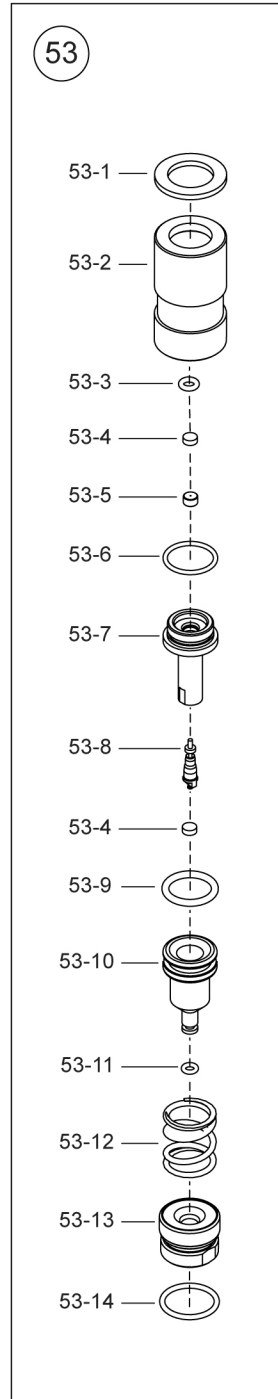

Grex GCP650 **Cordless 2" 23 Gauge** **Headless Pinner**

GreX GCP650

Cordless 2" 23 Gauge Headless Pinner

Grex GCP650 Cordless 2" 23 Gauge Headless Pinner

PARTS LIST

No.	Part No.	Description
1	99002	Hex Soc HD Screw
2	78041	Top Cap Cover
3	99018	Hex Soc HD Screw
4	97002	Spring Washer
5	-	Top Cap Assembly
5-1	78045	Top Cap
5-2	78046	Flow Plate
5-3	97007	Spring Washer
5-4	99050	Hex Soc HD Screw
6	78901	Top Cap Gasket
7	78035	Piston Seal
8	96512	O-Ring
9	78036	Piston Ram Assembly
10	96513	O-Ring
11	78047	Cylinder
12	78009	Bumper
13	-	Firing Valve Assembly
13-1	78902	Firing Valve Seal, Top
13-2	78048	Firing Valve
13-3	78903	Firing Valve Seal, Bot
14	-	Fueling System Assembly
14-1	78241	End Cap
14-2	96507	O-Ring
14-3	78049	Portion Chamber
14-4	96514	O-Ring
14-5	96508	O-Ring
14-6	78050	Valve
14-7	96130	O-Ring
14-8	96506	O-Ring
14-9	78051	Spring
14-10	78240	Fuel Nozzle Adapter

No.	Part No.	Description
14-11	78239	Fuel Nozzle
14-12	78238	Venturi
15	78042	Tool Housing, Left
16	99010	Hex Soc HD Screw
17	68009	Trigger Pin
18	78052	Trigger
19	95005	E-Clip
20	92002	Lock Nut
21	66532	Belt Hook
22	78053	Power Adjustment Core
23	96515	O-Ring
24	78054	Power Adjsutment Valve
25	96506	O-Ring
26	99650	O-Ring
27	78055	Power Adjustment Knob
28	78016	Ignitor Circuit Assembly
29	78056	Ignitor Assembly
30	78059	Tool Body
31	78014	Reed Valve
32	99022	Hex Soc HD Screw
33	78060	Firing Valve Seat
34	96505	O-Ring
35	78061	Bottom Cap
36	78062	Spring
37	78063	Safety Lock Pin
38	78064	Bushing
39	78065	Spring
40	78066	Trigger Arm
41	97008	Spring Washer
42	99029	Hex Soc HD Screw
43	78043	Tool Housing, Right