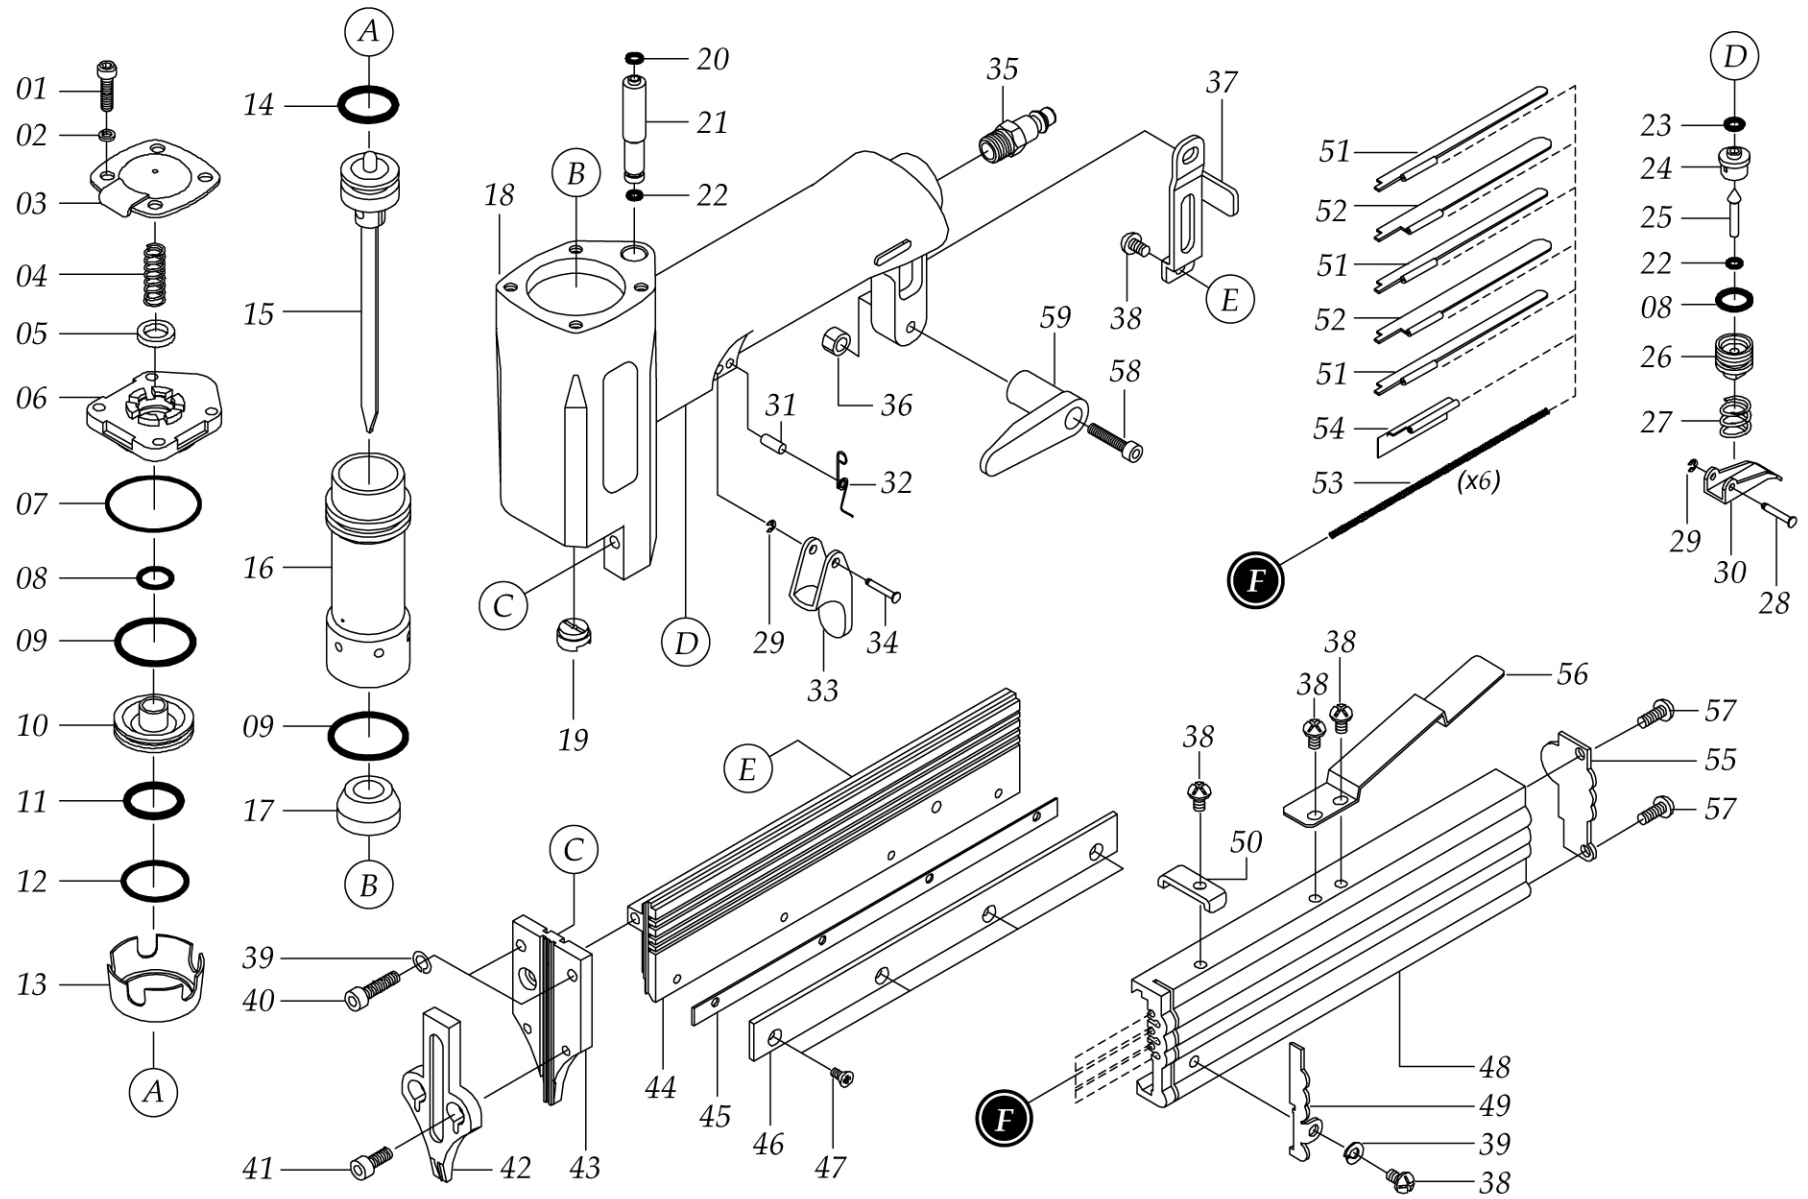

GreX P630

23 Gauge 1-3/16" Length Headless Pinner

EXPLODED DIAGRAM

Grex P630

23 Gauge 1-3/16" Length Headless Pinner

PARTS LIST

No.	Part No.	Description
01	99006	Hex. Soc. Head Screw
02	97002	Spring Washer
03	63001	Exhaust Cap
04	63002	Compression Spring
05	63003	Valve Stop (Seal)
06	63004	Cylinder Cap
07	96630	O-Ring
08	96631	O-Ring
09	96632	O-Ring
10	63005	Head Valve
11	96633	O-Ring
12	96059	O-Ring
13	63006	Cylinder Bushing (Collar)
14	96634	O-Ring
15	63007A	Piston Ram Assembly
16	63008	Cylinder
17	63009	Bumper
18	63010	Gun Body
19	63011	Driver Seal (Ram Guide)
20	96635	O-Ring
21	63012	Tube
22	96636	O-Ring
23	96012	O-Ring
24	63013	Trigger Valve Seat
25	63014	Trigger Valve Stem
26	63015	Trigger Valve Guide
27	63016	Trigger Spring
28	63017	Primary Trigger Pin
29	95001	E-Ring
30	63018	Primary Trigger

No.	Part No.	Description
31	63019	Safety Trigger Spring Pin
32	63020	Safety Trigger Spring
33	63021	Safety Trigger
34	63022	Safety Trigger Lock Pin
35	94001	Coupling Plug
36	92002	Lock Nut
37	63023	Support
38	88005	Hex. Soc. Head Screw
39	97001	Spring Washer
40	99004	Hex. Soc. Head Screw
41	99002	Hex. Soc. Head Screw
42	63024	Nose Cover Plate
43	63025	Guide Plate (Nose)
44	63026	Magazine
45	63027	Spacer Plate
46	63028	Railing Plate
47	99631	Hex. Soc. Flat Head Screw
48	63029	Magazine Cover
49	63030	Pusher Stop
50	63031	Magazine Cover Stop
51	63032	Pusher #1 (S)
52	63033	Pusher #2 (L)
53	63034	Pusher Spring
54	63035	Pusher
55	63036	Stop Plate
56	63037	Magazine Latch
57	88008	Hex. Soc. Head Screw
58	99022	Hex. Soc. Head Screw
59	63522	Belt Hook