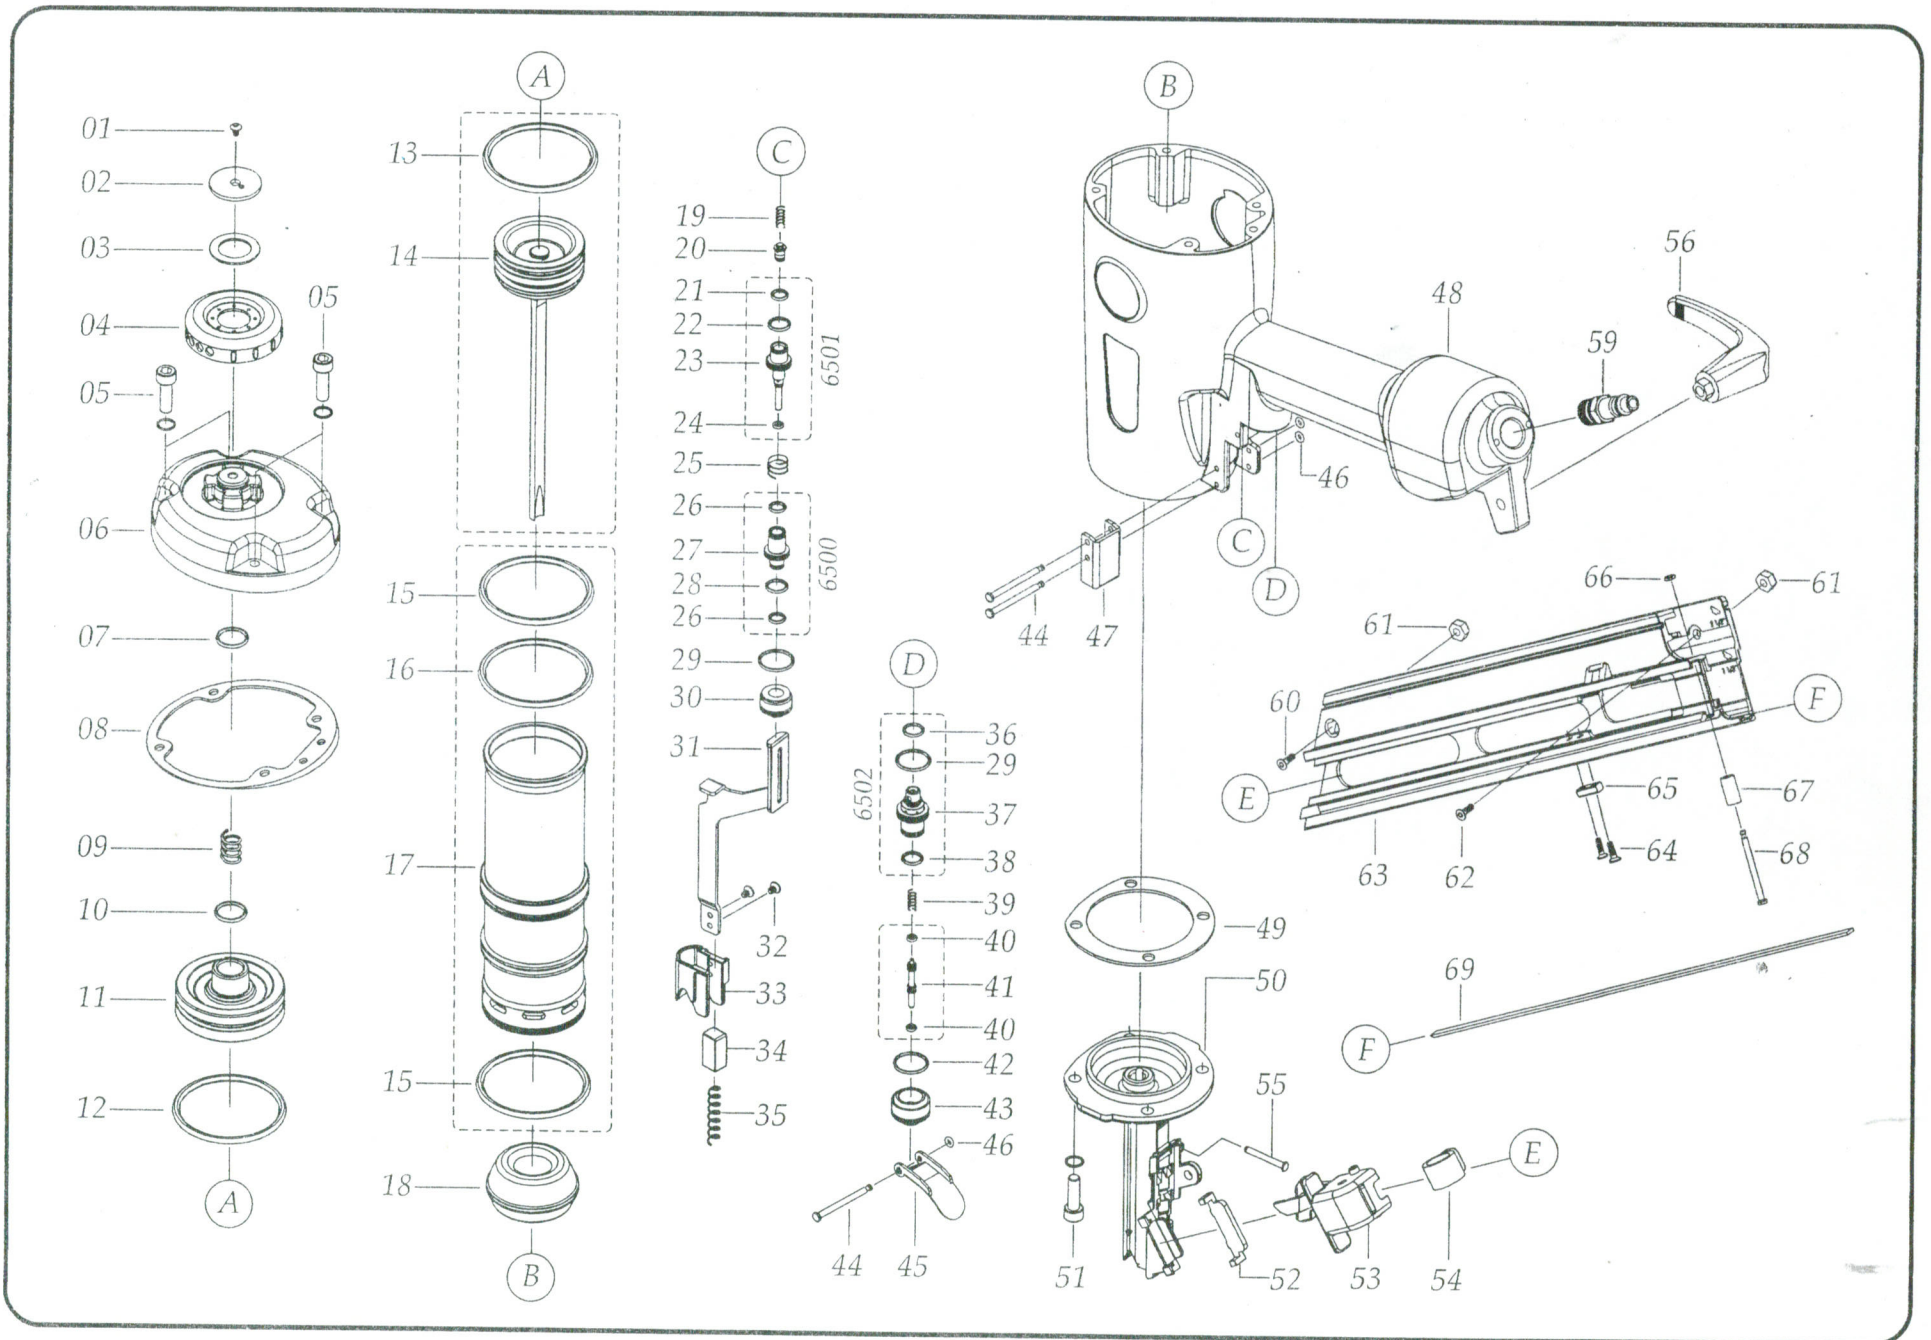

Grex PPN65

1½" & 2½" Length Metal Connector Nailer

(Hc)

EXPLODED DIAGRAM

Grex PPN65

1½" & 2½" Length Metal Connector Nailer

PARTS LIST

No.	Part No.	Description
01	88006	Hex. Soc. Head Screw
02	66501	Deflector Washer
03	96121	O-Ring
04	66502	Deflector
05	99061	Hex. Soc. Head Screw
06	66551	Head Cap
07	96134	O-Ring
08	66544	Cap Gasket
09	66554	Head Valve Spring
10	66549	Head Valve Washer
11	66546	Head Valve
12	96135	O-Ring
13	96117	O-Ring
14	66550	Piston Ram Assembly
15	96127	O-Ring
16	96129	O-Ring
17	66552	Cylinder
18	66508	Bumper
19	66509	Safety Valve Spring
20	66510	Safety Valve Cap
21	96130	O-Ring
22	96131	O-Ring
23	66511	Safety Valve
24	96122	O-Ring
25	66512	Sequential Valve Spring
26	96126	O-Ring
27	66513	Sequential Firing Valve
28	96108	O-Ring
29	96119	O-Ring
30	66514	Sequential Valve Guide
31	66515	Safety A
32	91011	Hex. Soc. Head Screw
33	66548	Safety B
34	66516	Safety Spring Block
35	66517	Safety Spring

No.	Part No.	Description
36	96125	O-Ring
37	66518	Trigger Valve
38	96128	O-Ring
39	66519	Trigger Valve Spring
40	96010	O-Ring
41	66520	Trigger Valve Stem
42	96106	O-Ring
43	66521	Trigger Valve Guide
44	66522	Trigger Pin
45	66523	Trigger
46	96113	O-Ring
47	66525	Safety Guide
48	66555	Gun Body
49	66526	Bottom Cap Gasket
50	66527	Nose
51	99031	Hex. Soc. Head Screw
52	66529	Pusher Spring Bracket
53	66553	Pusher Assembly
54	66531	Pusher Roll Spring
55	66528	Safety Guide Spring Pin
56	66532	Belt Hook
59	94002	Air Plug
60	91002	Hex. Soc. Flat Head Screw
61	92006	Lock Nut
62	91040	Hex. Soc. Flat Head Screw
63	66547	Magazine
64	99060	Hex. Soc. Head Screw
65	66535	Pusher Stop
66	96111	O-Ring
67	66536	Rubber Sleeve
68	66537	Rear Magazine Pin
69	66543	Magazine Rail Plate
--	6500	Sequential Valve Assembly
--	6501	Safety Valve Assembly
--	6502	Trigger Valve Assembly